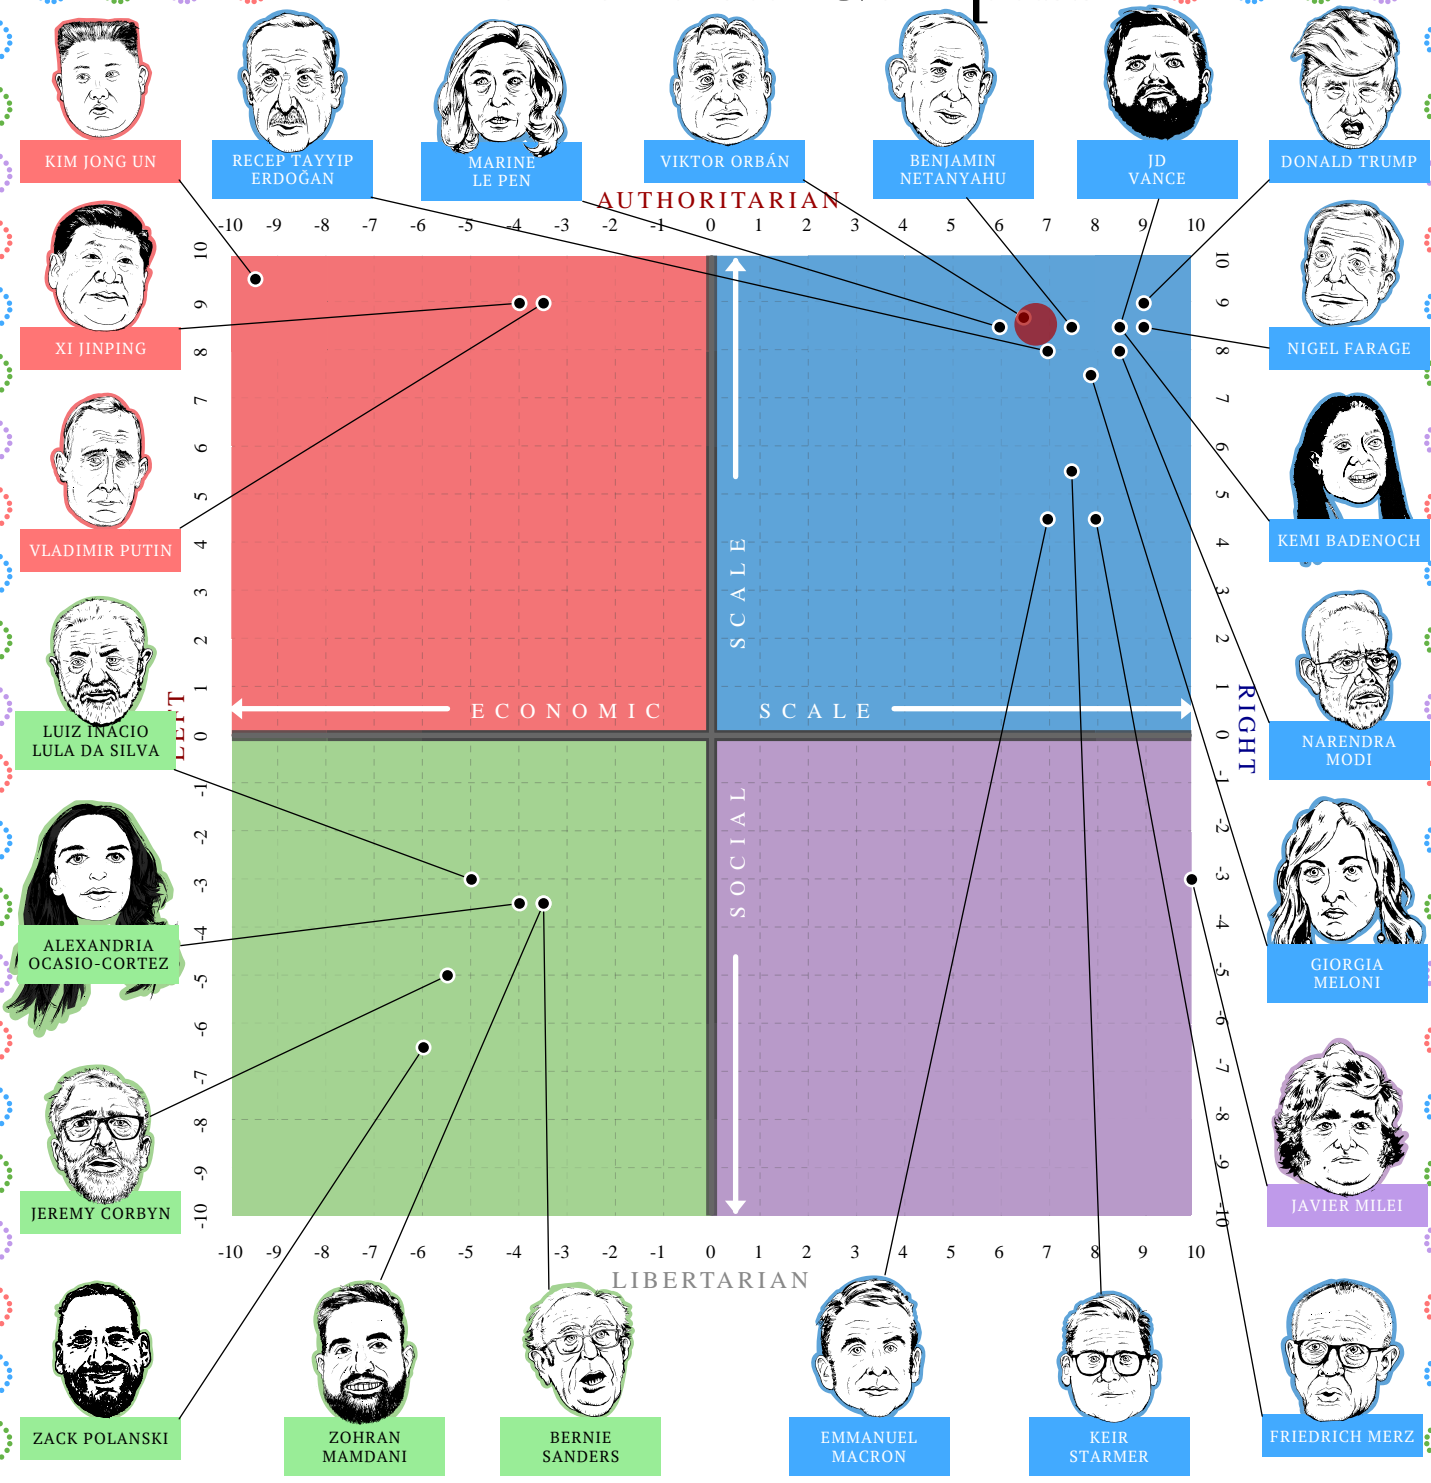

The Political Compass

This document certifies that

● Citrinotrust

inhabits the

right authoritarian quadrant of

The Political Compass

www.politicalcompass.org

Monday 25 May 2026

Text, graphics and concept © politicalcompass.org 2004-2026 all rights reserved

Your personal score is represented accurately by the red spot on this chart. While the political figures occupy the correct region within their quadrants, their exact placement may not always reflect any subsequent shifts in attitudes and policies.