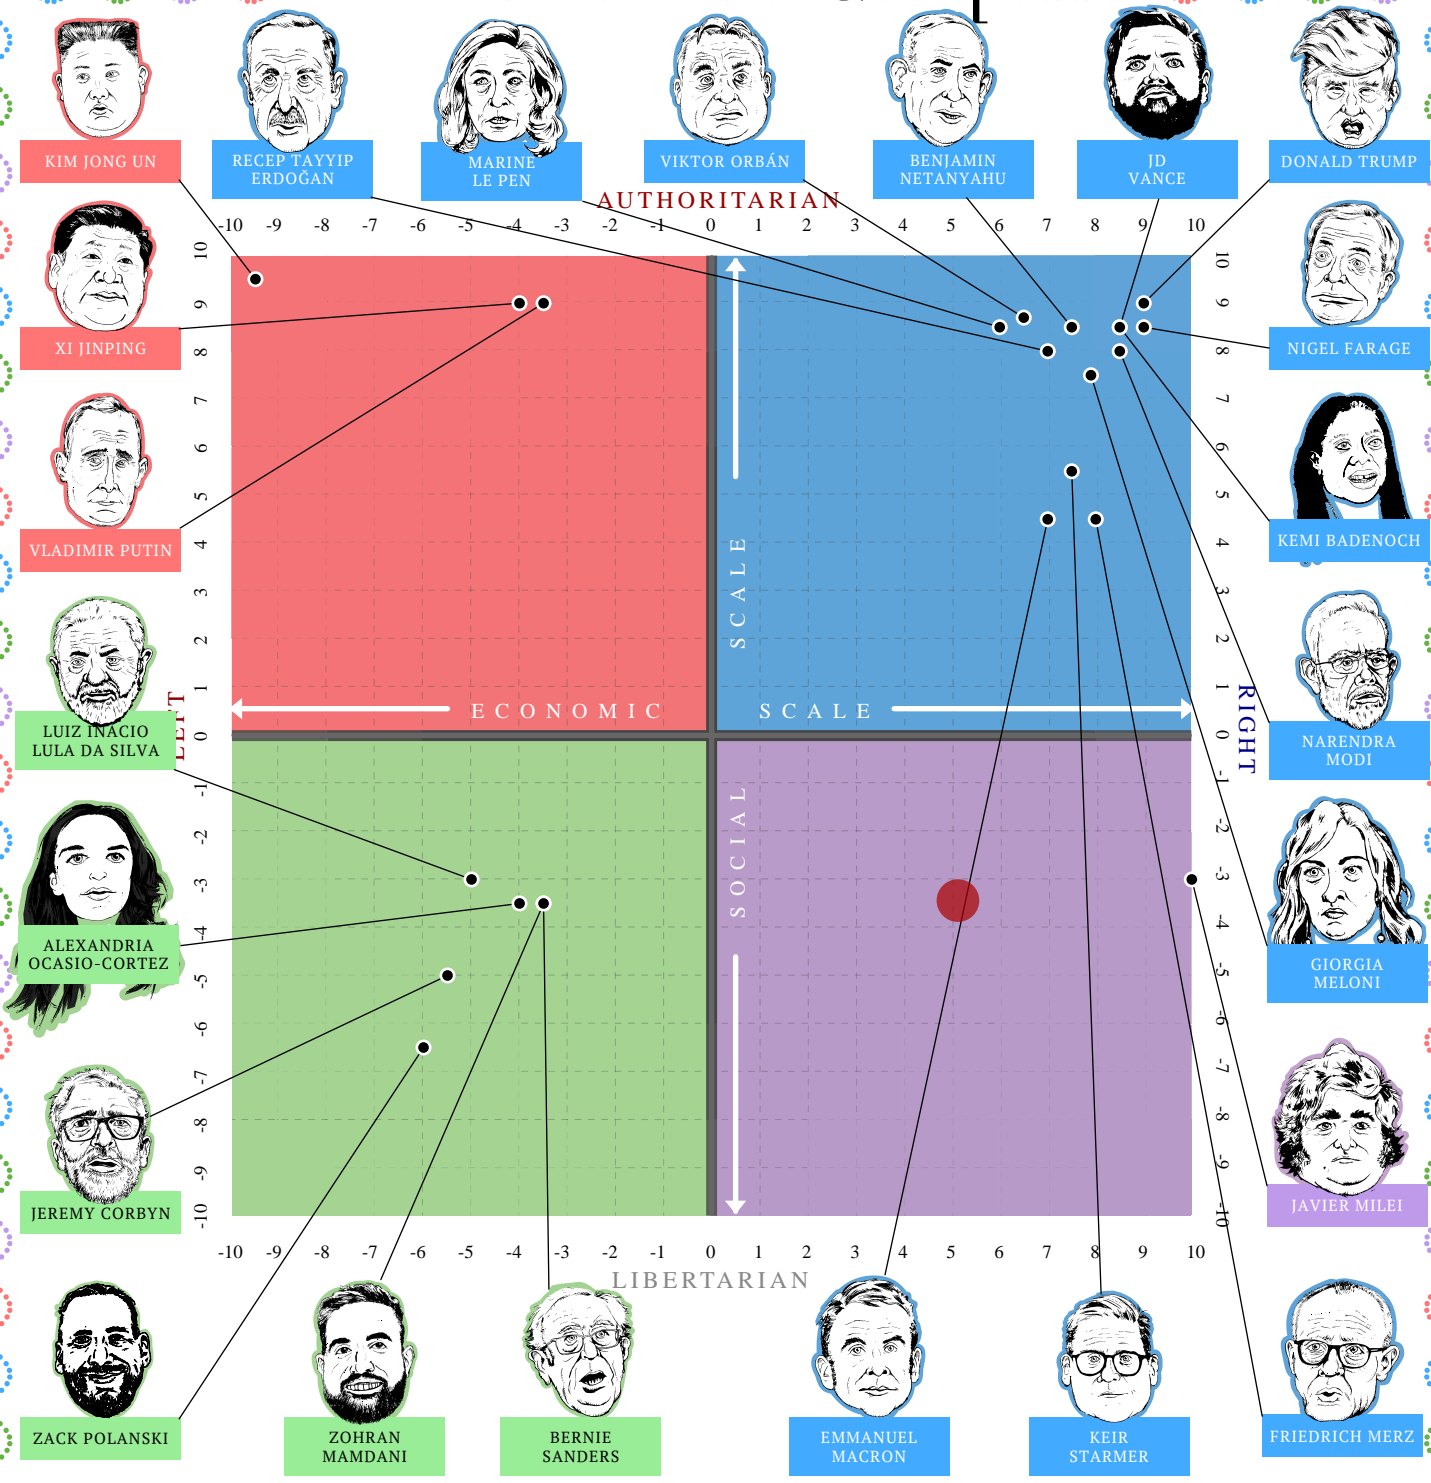

The Political Compass

This document certifies that
●Thris Whiteside
inhabits the
right libertarian quadrant of
The Political Compass

www.politicalcompass.org

Sunday 12 April 2026

Text, graphics and concept © politicalcompass.org 2004-2026 all rights reserved

Your personal score is represented accurately by the red spot on this chart. While the political figures occupy the correct region within their quadrants, their exact placement may not always reflect any subsequent shifts in attitudes and policies.