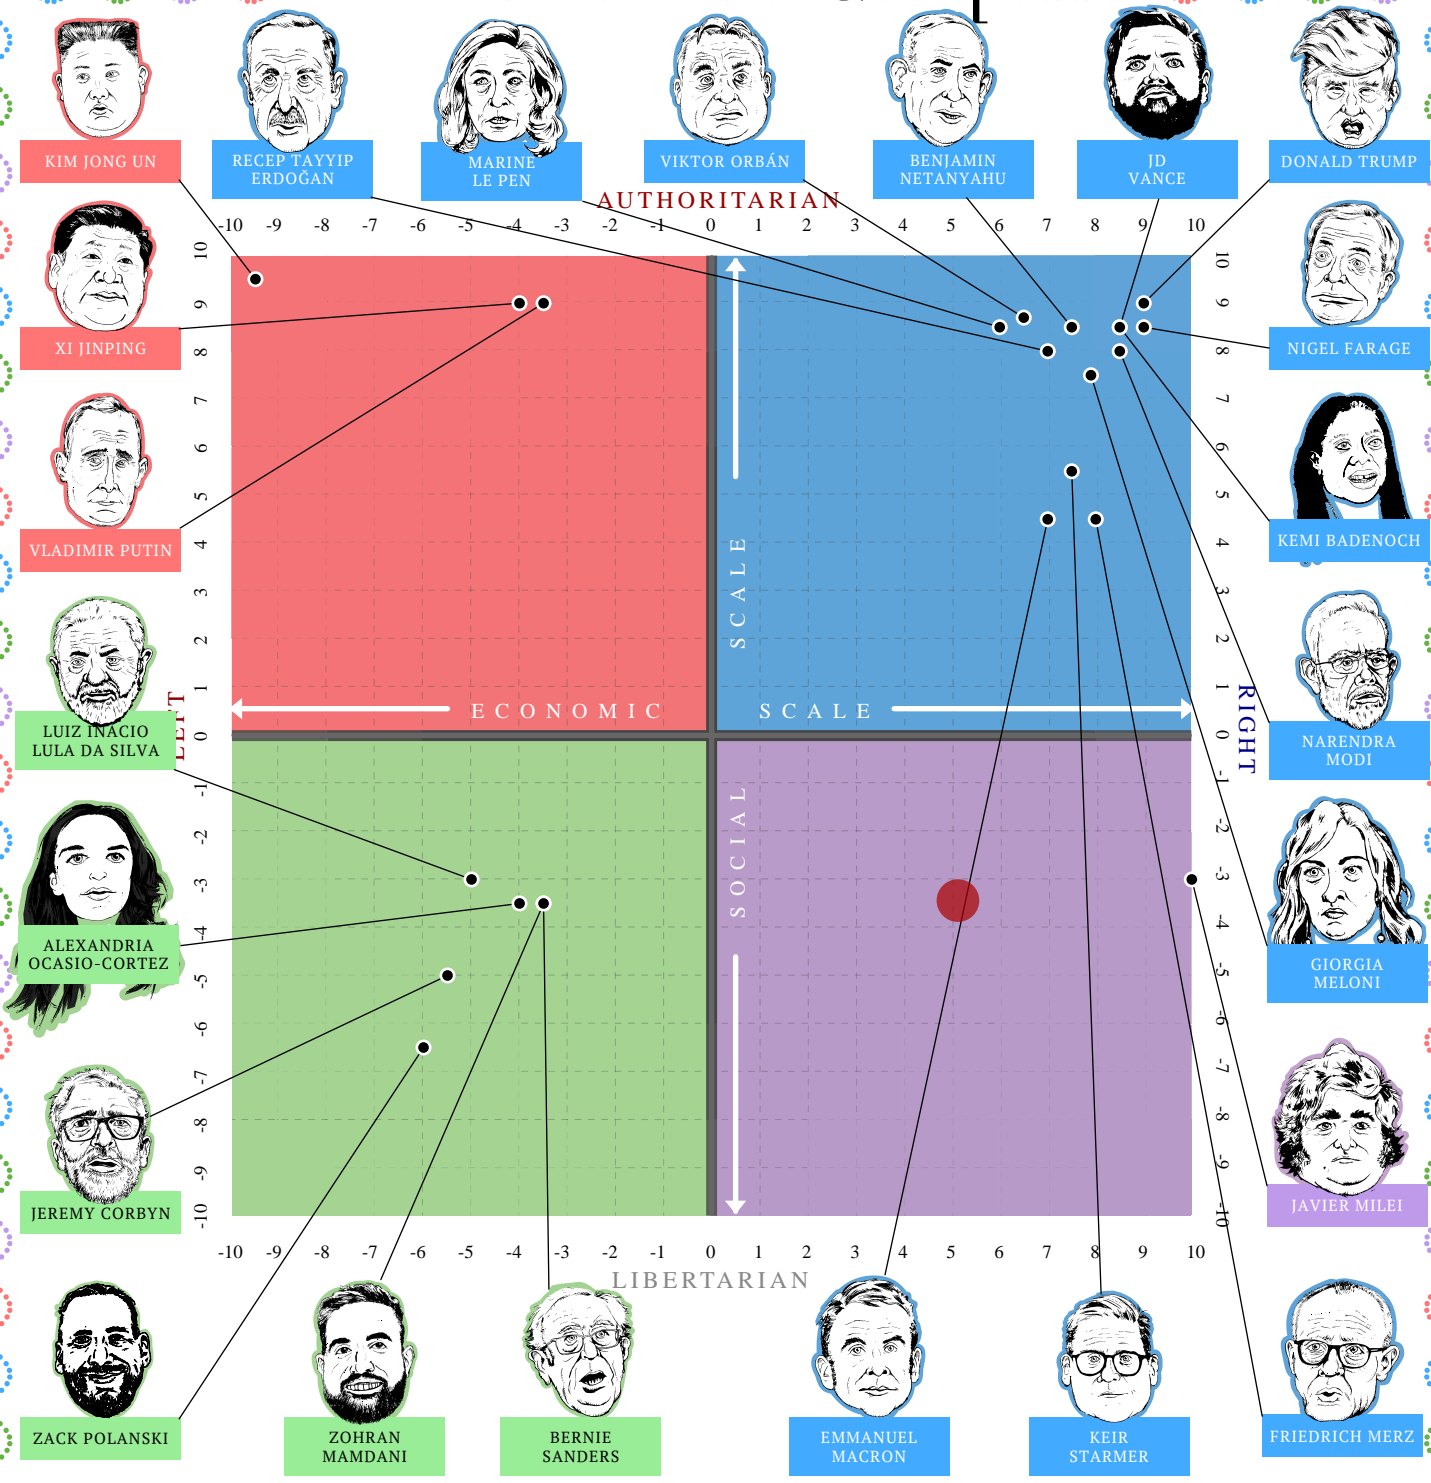

The Political Compass

This document certifies that
●Thris Whiteside
inhabits the
right libertarian quadrant of
The Political Compass

www.politicalcompass.org

Friday 29 May 2026

Text, graphics and concept © politicalcompass.org 2004-2026 all rights reserved

Your personal score is represented accurately by the red spot on this chart. While the political figures occupy the correct region within their quadrants, their exact placement may not always reflect any subsequent shifts in attitudes and policies.