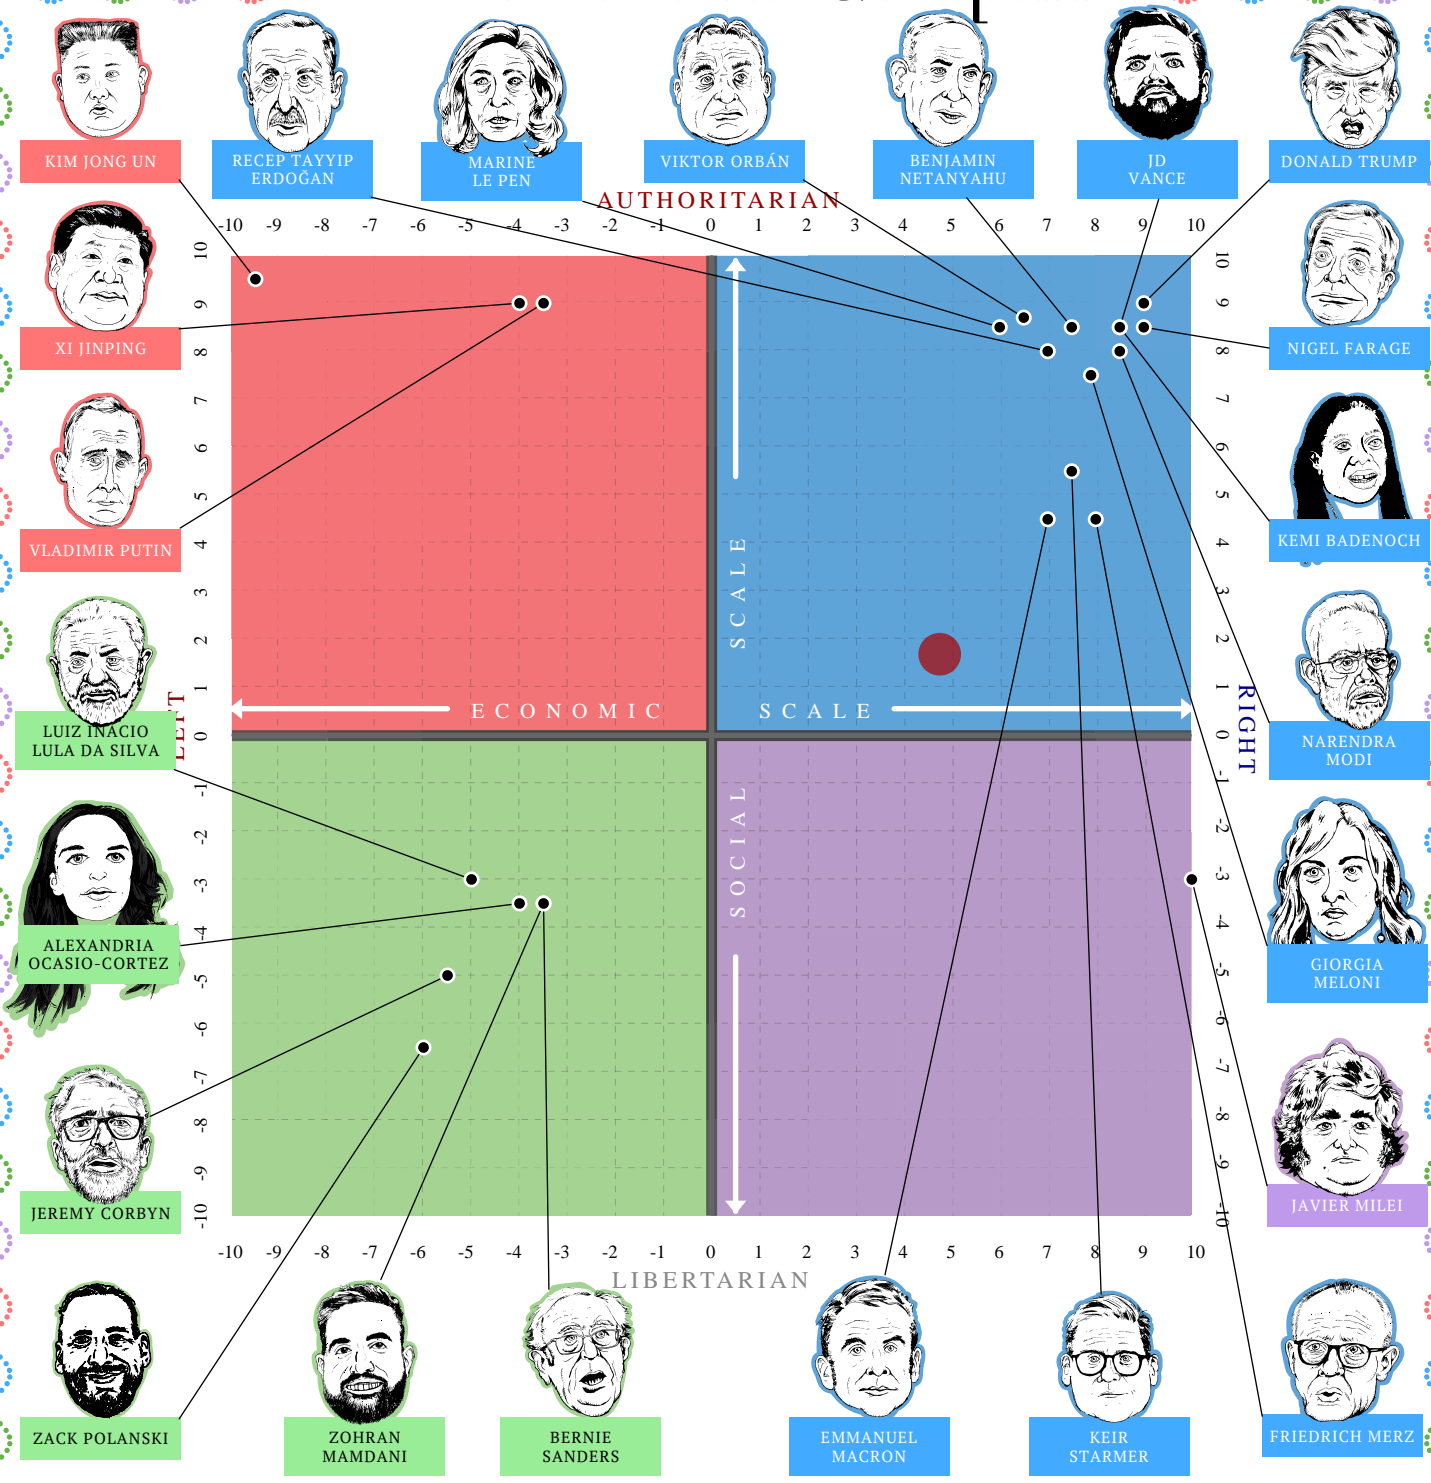

The Political Compass

This document certifies that

Go

inhabits the

right authoritarian quadrant of

The Political Compass

www.politicalcompass.org

Friday 3 April 2026

Text, graphics and concept © politicalcompass.org 2004-2026 all rights reserved

Your personal score is represented accurately by the red spot on this chart. While the political figures occupy the correct region within their quadrants, their exact placement may not always reflect any subsequent shifts in attitudes and policies.