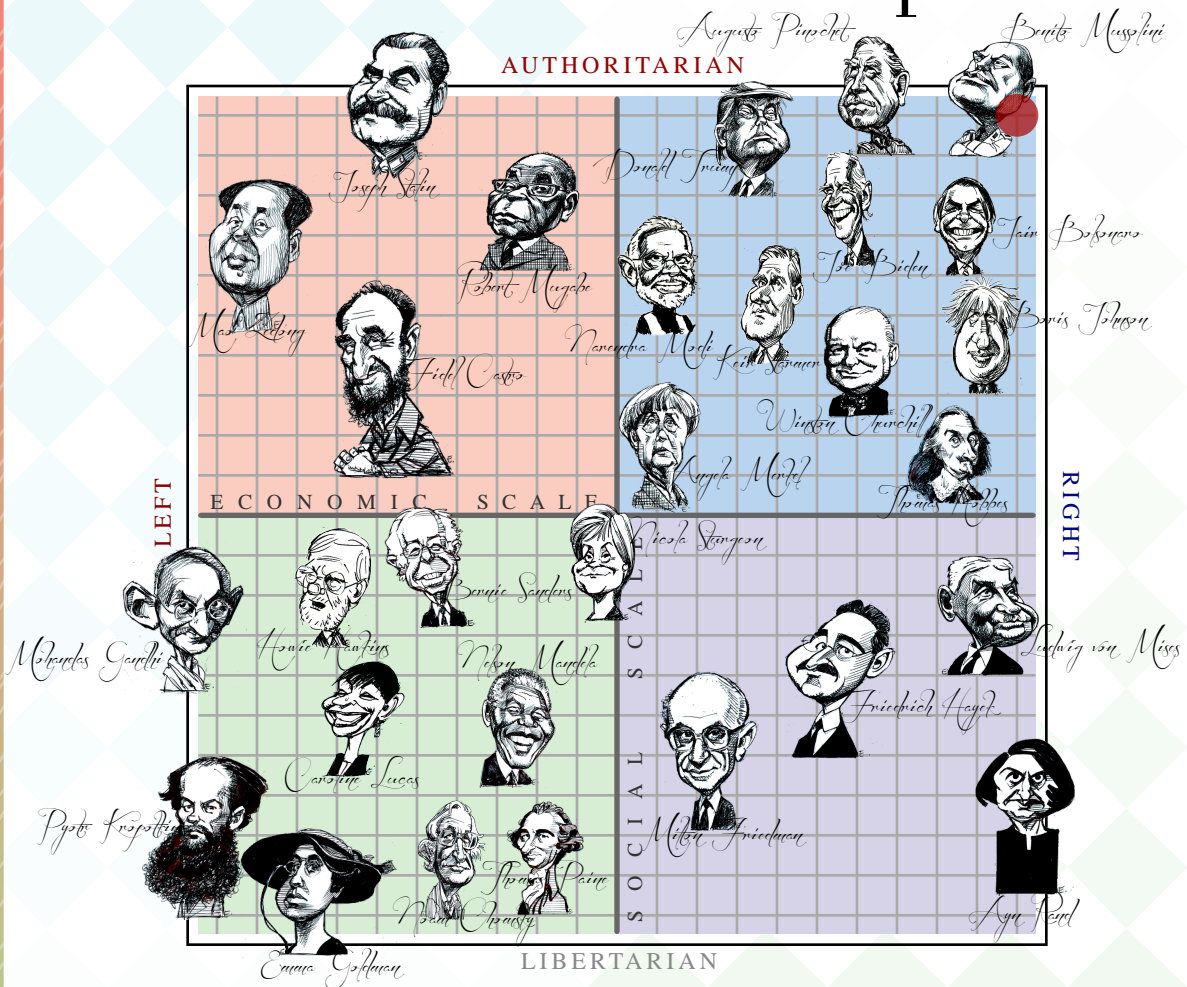

Your personal score is represented accurately by the placement of the red spot on the chart. Caricatures of historical and political figures are in their appropriate quadrants, but have been arranged for aesthetics rather than accuracy.

The Political Compass

This document certifies that

● Tamancio

*inhabits the
right authoritarian quadrant of*

The Political Compass

Friday 23 January 2026

www.politicalcompass.org