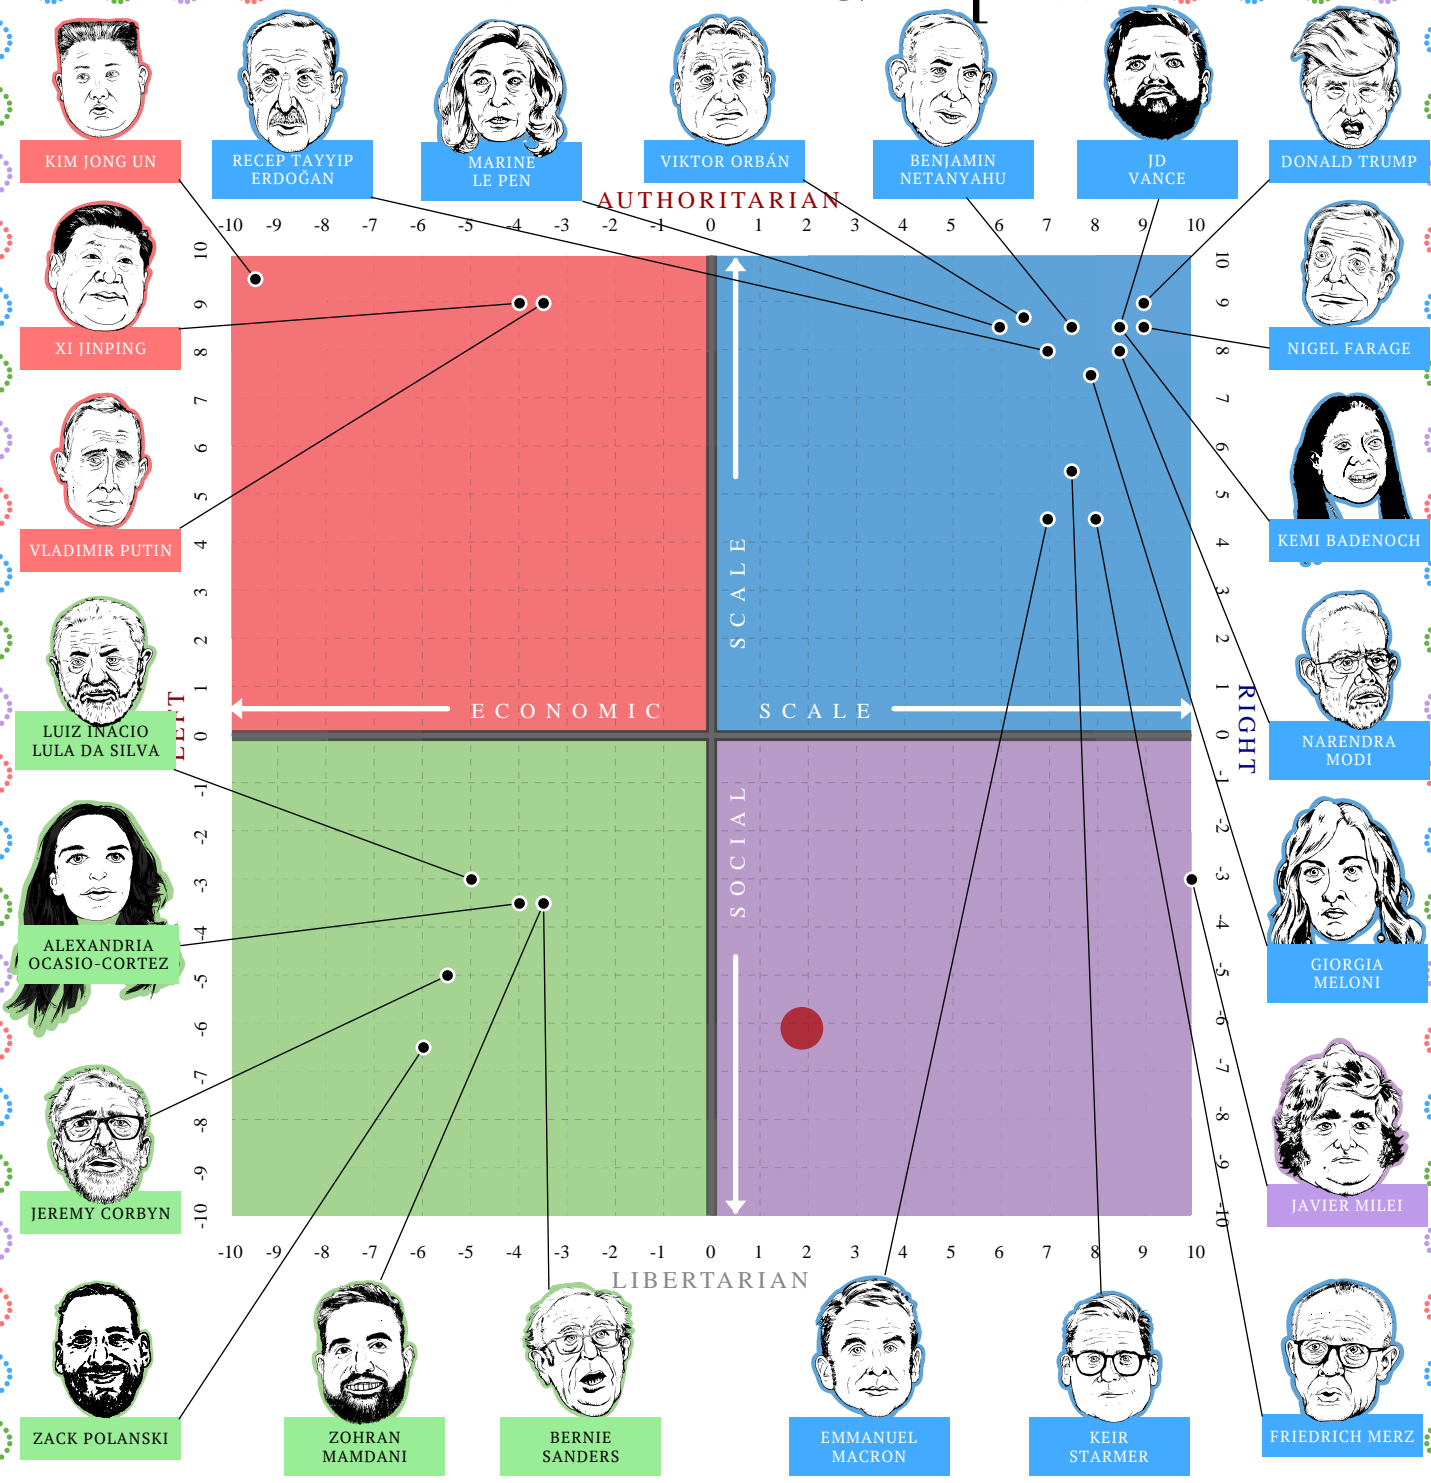

The Political Compass

This document certifies that

●TarcharOdin

inhabits the

right libertarian quadrant of

The Political Compass

www.politicalcompass.org

Tuesday 21 April 2026

Text, graphics and concept © politicalcompass.org 2004-2026 all rights reserved

Your personal score is represented accurately by the red spot on this chart. While the political figures occupy the correct region within their quadrants, their exact placement may not always reflect any subsequent shifts in attitudes and policies.