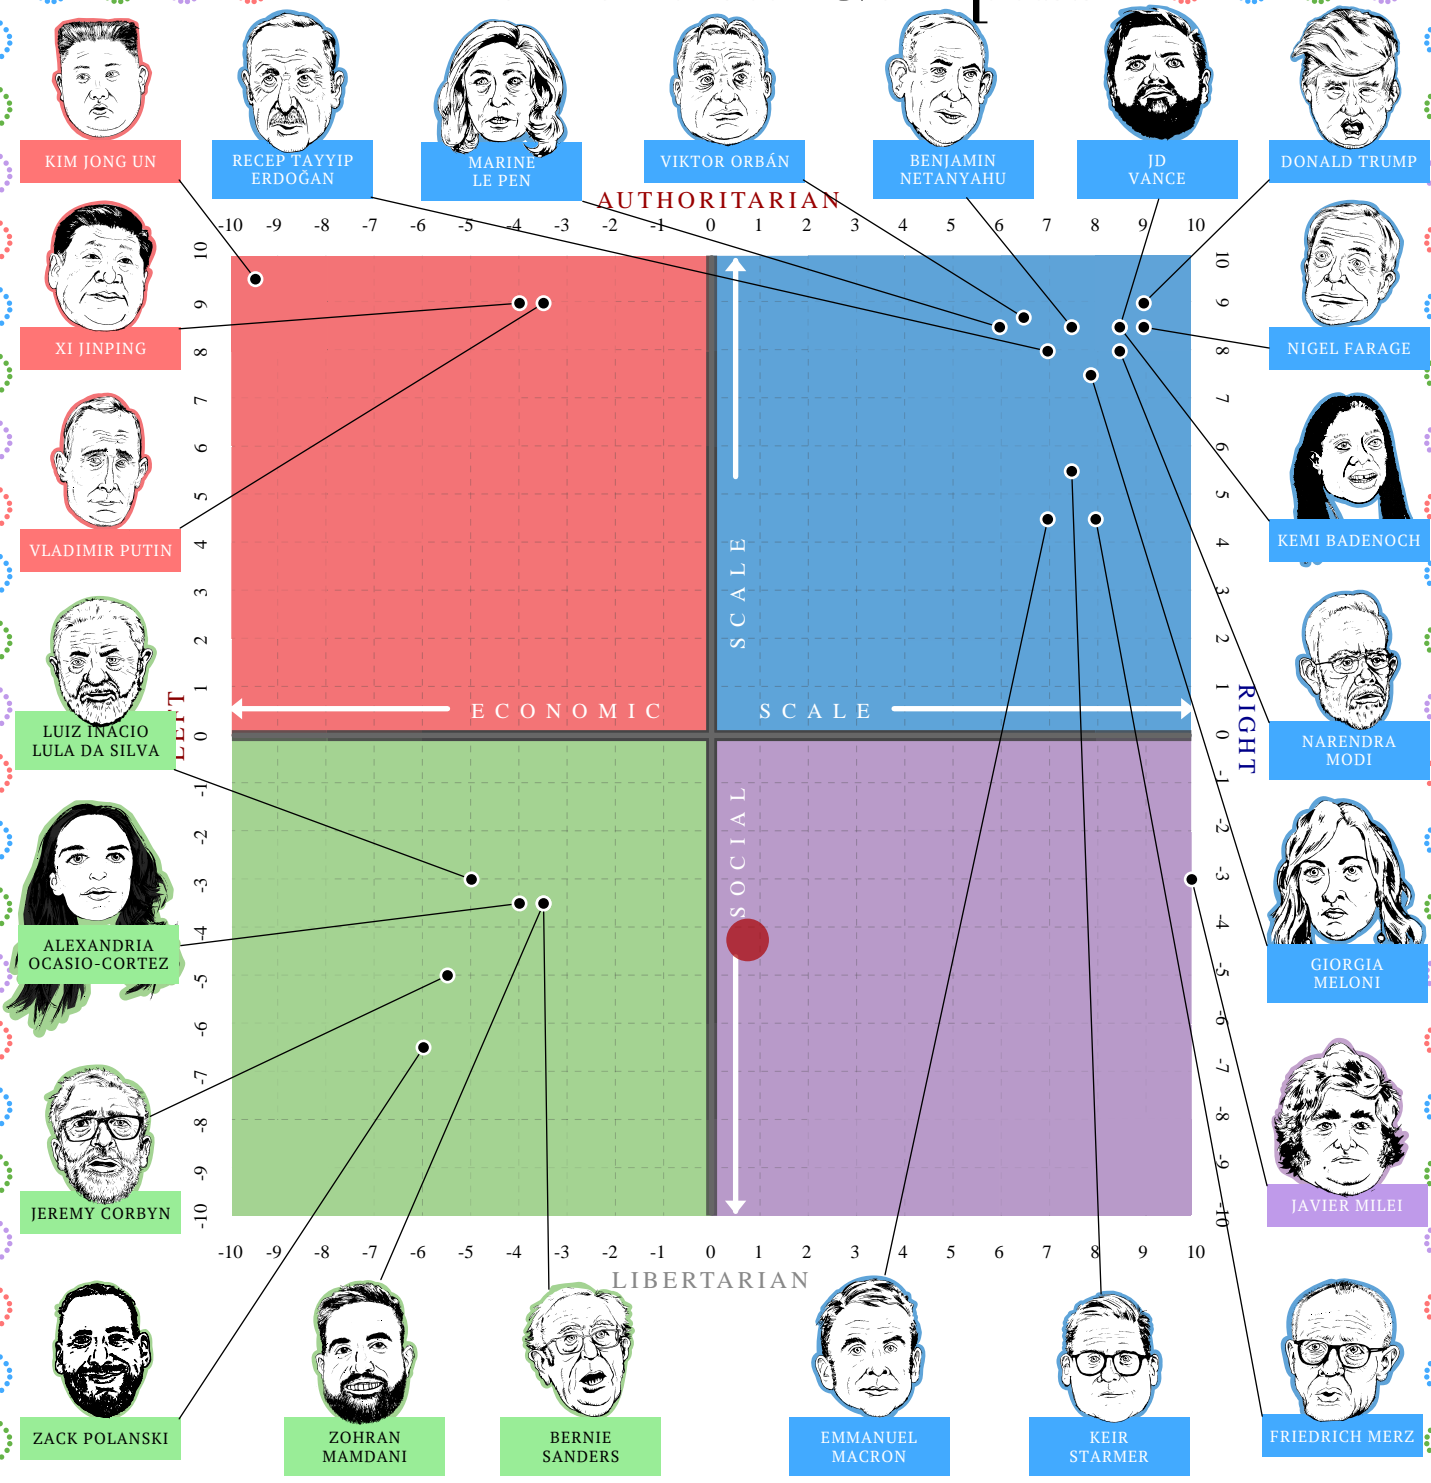

The Political Compass

This document certifies that

nipen

inhabits the

right libertarian quadrant of

The Political Compass

www.politicalcompass.org

Tuesday 7 July 2026

Text, graphics and concept © politicalcompass.org 2004-2026 all rights reserved

Your personal score is represented accurately by the red spot on this chart. While the political figures occupy the correct region within their quadrants, their exact placement may not always reflect any subsequent shifts in attitudes and policies.