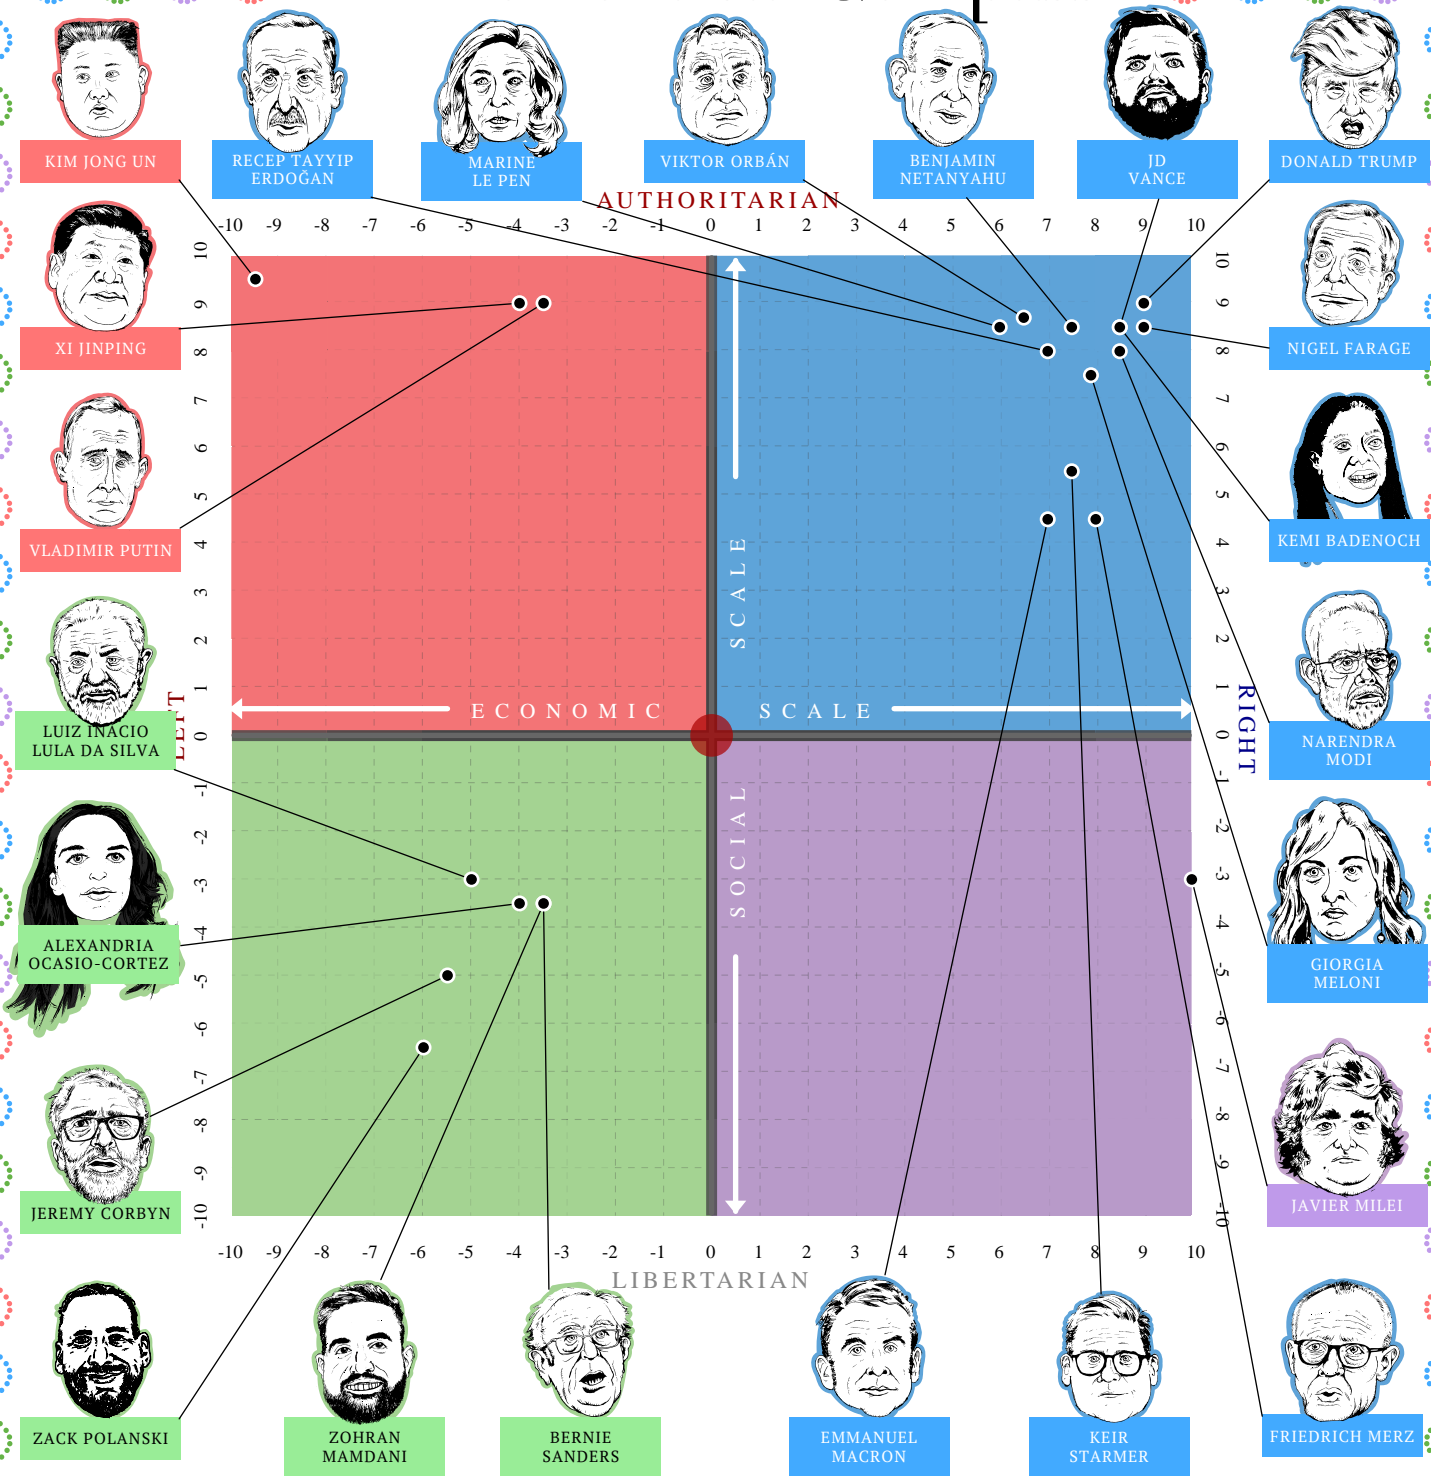

The Political Compass

This document certifies that

● Max Muster

inhabits the

very centre of

The Political Compass

www.politicalcompass.org

Sunday, 28 June 2026

Text, graphics and concept © politicalcompass.org 2004-2026 all rights reserved

Your personal score is represented accurately by the red spot on this chart. While the political figures occupy the correct region within their quadrants, their exact placement may not always reflect any subsequent shifts in attitudes and policies.