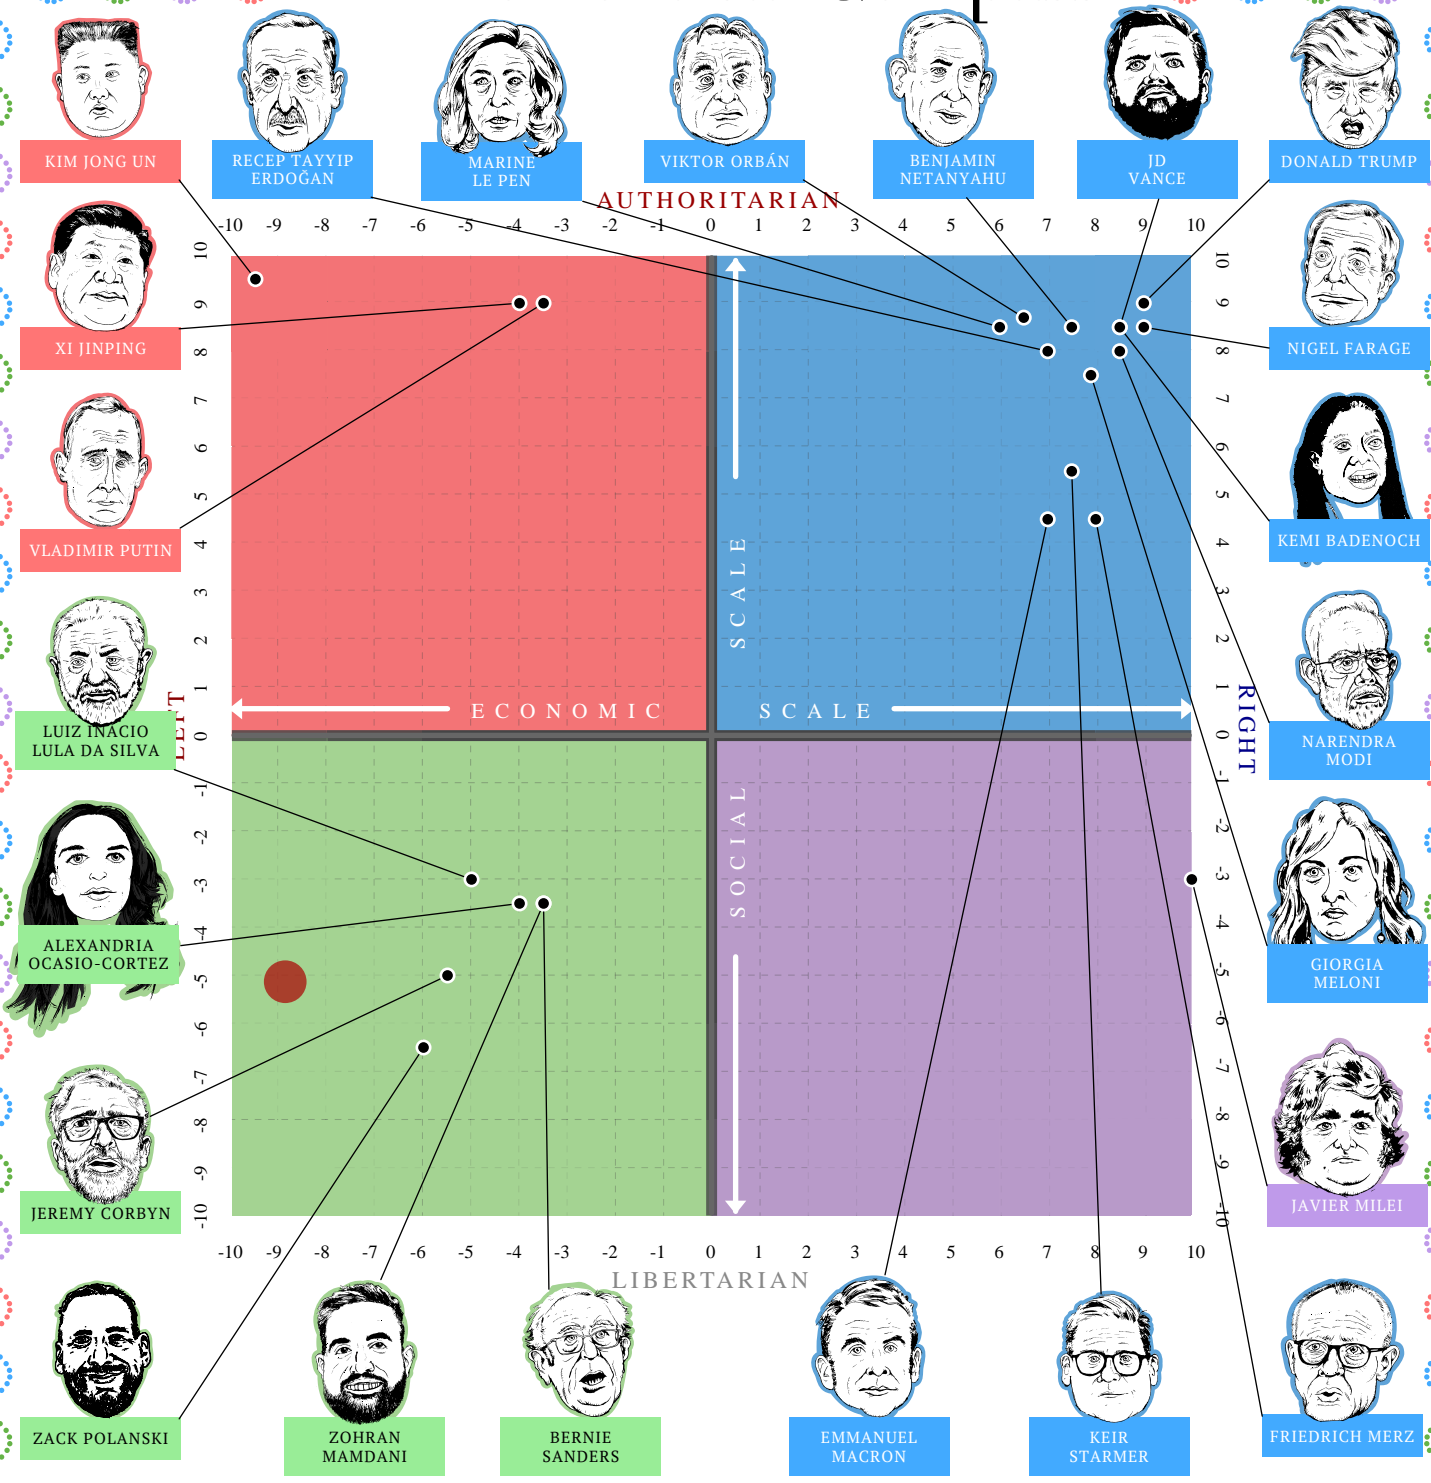

# The Political Compass

*This document certifies that*

**● Katalyst**

*inhabits the*

*left libertarian quadrant of*

*The Political Compass*

[www.politicalcompass.org](http://www.politicalcompass.org)

*Tuesday 21 April 2026*

Text, graphics and concept © politicalcompass.org 2004-2026 all rights reserved

Your personal score is represented accurately by the red spot on this chart. While the political figures occupy the correct region within their quadrants, their exact placement may not always reflect any subsequent shifts in attitudes and policies.