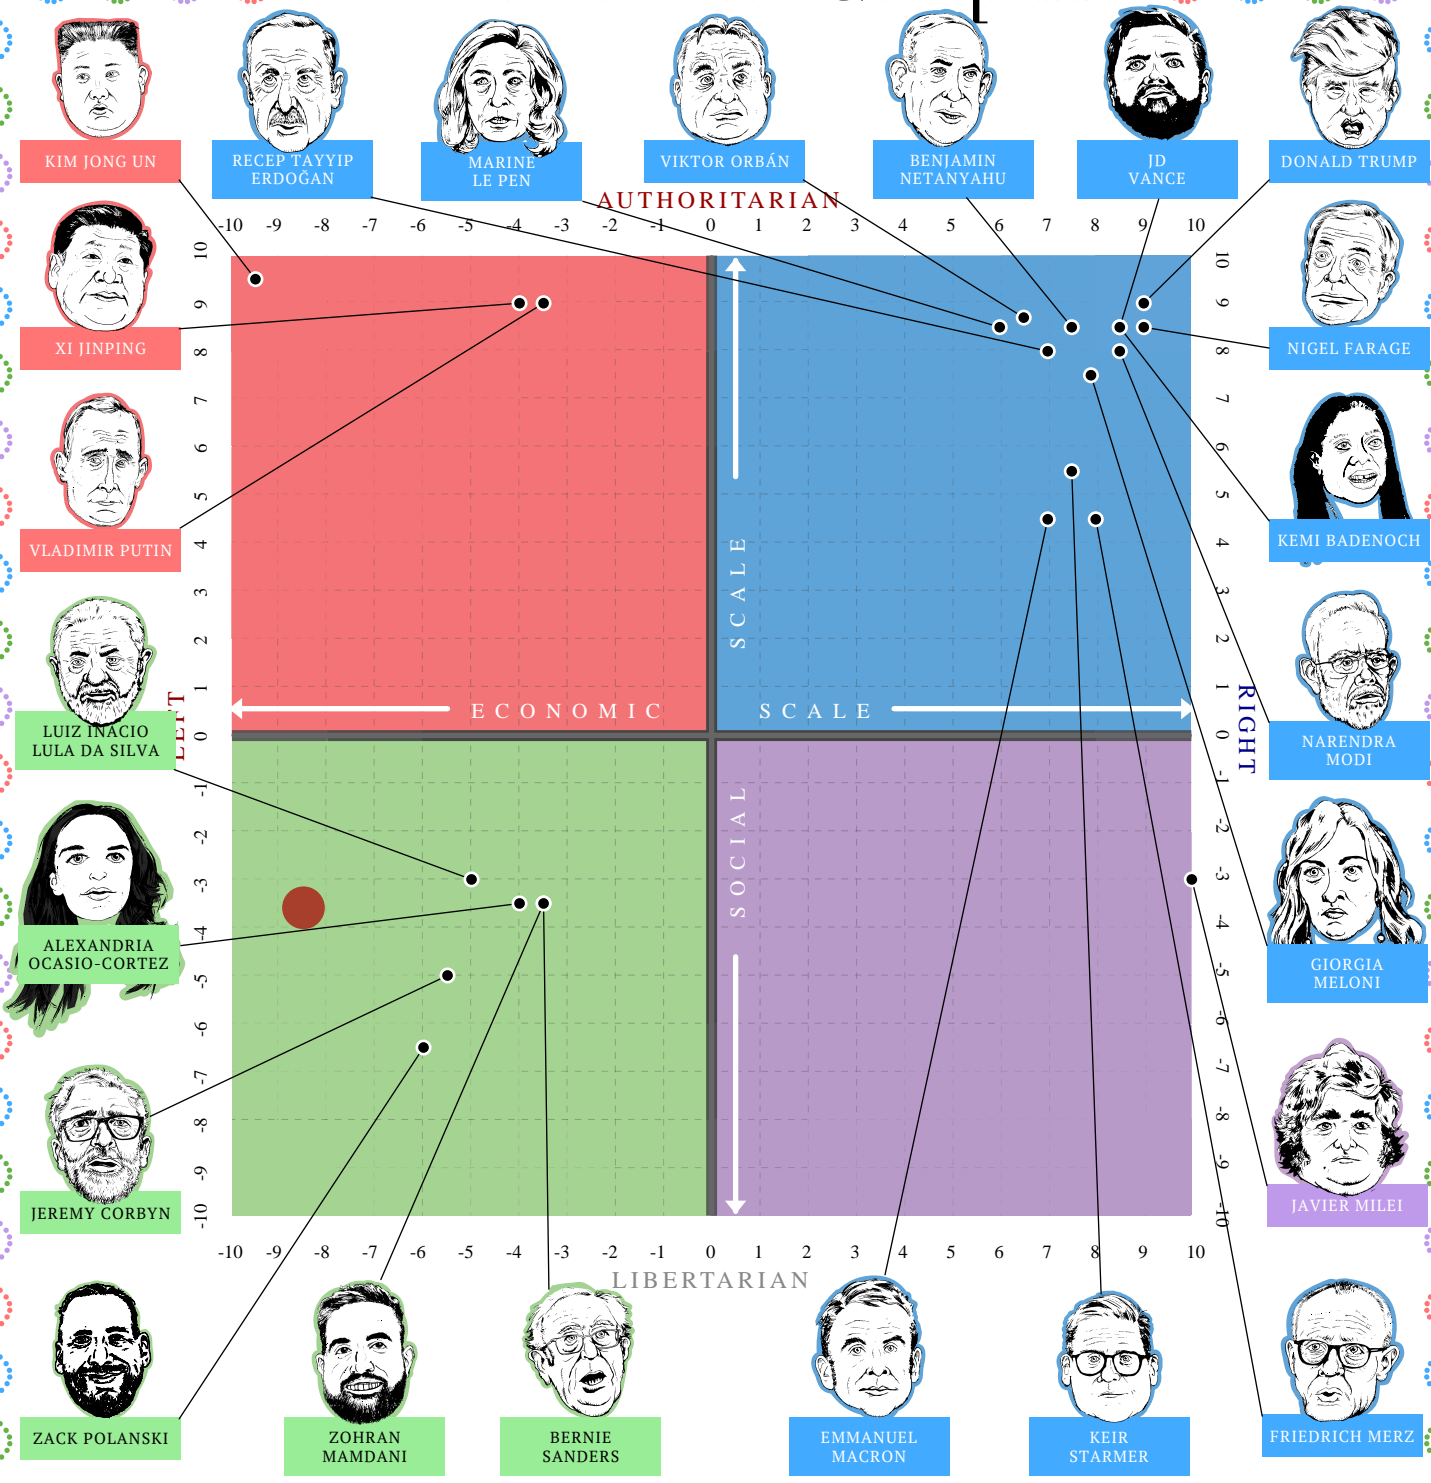

# The Political Compass

*This document certifies that*

**● haram**

*inhabits the*

*left libertarian quadrant of*

*The Political Compass*

[www.politicalcompass.org](http://www.politicalcompass.org)

*Thursday 2 April 2026*

Text, graphics and concept © politicalcompass.org 2004-2026 all rights reserved

Your personal score is represented accurately by the red spot on this chart. While the political figures occupy the correct region within their quadrants, their exact placement may not always reflect any subsequent shifts in attitudes and policies.