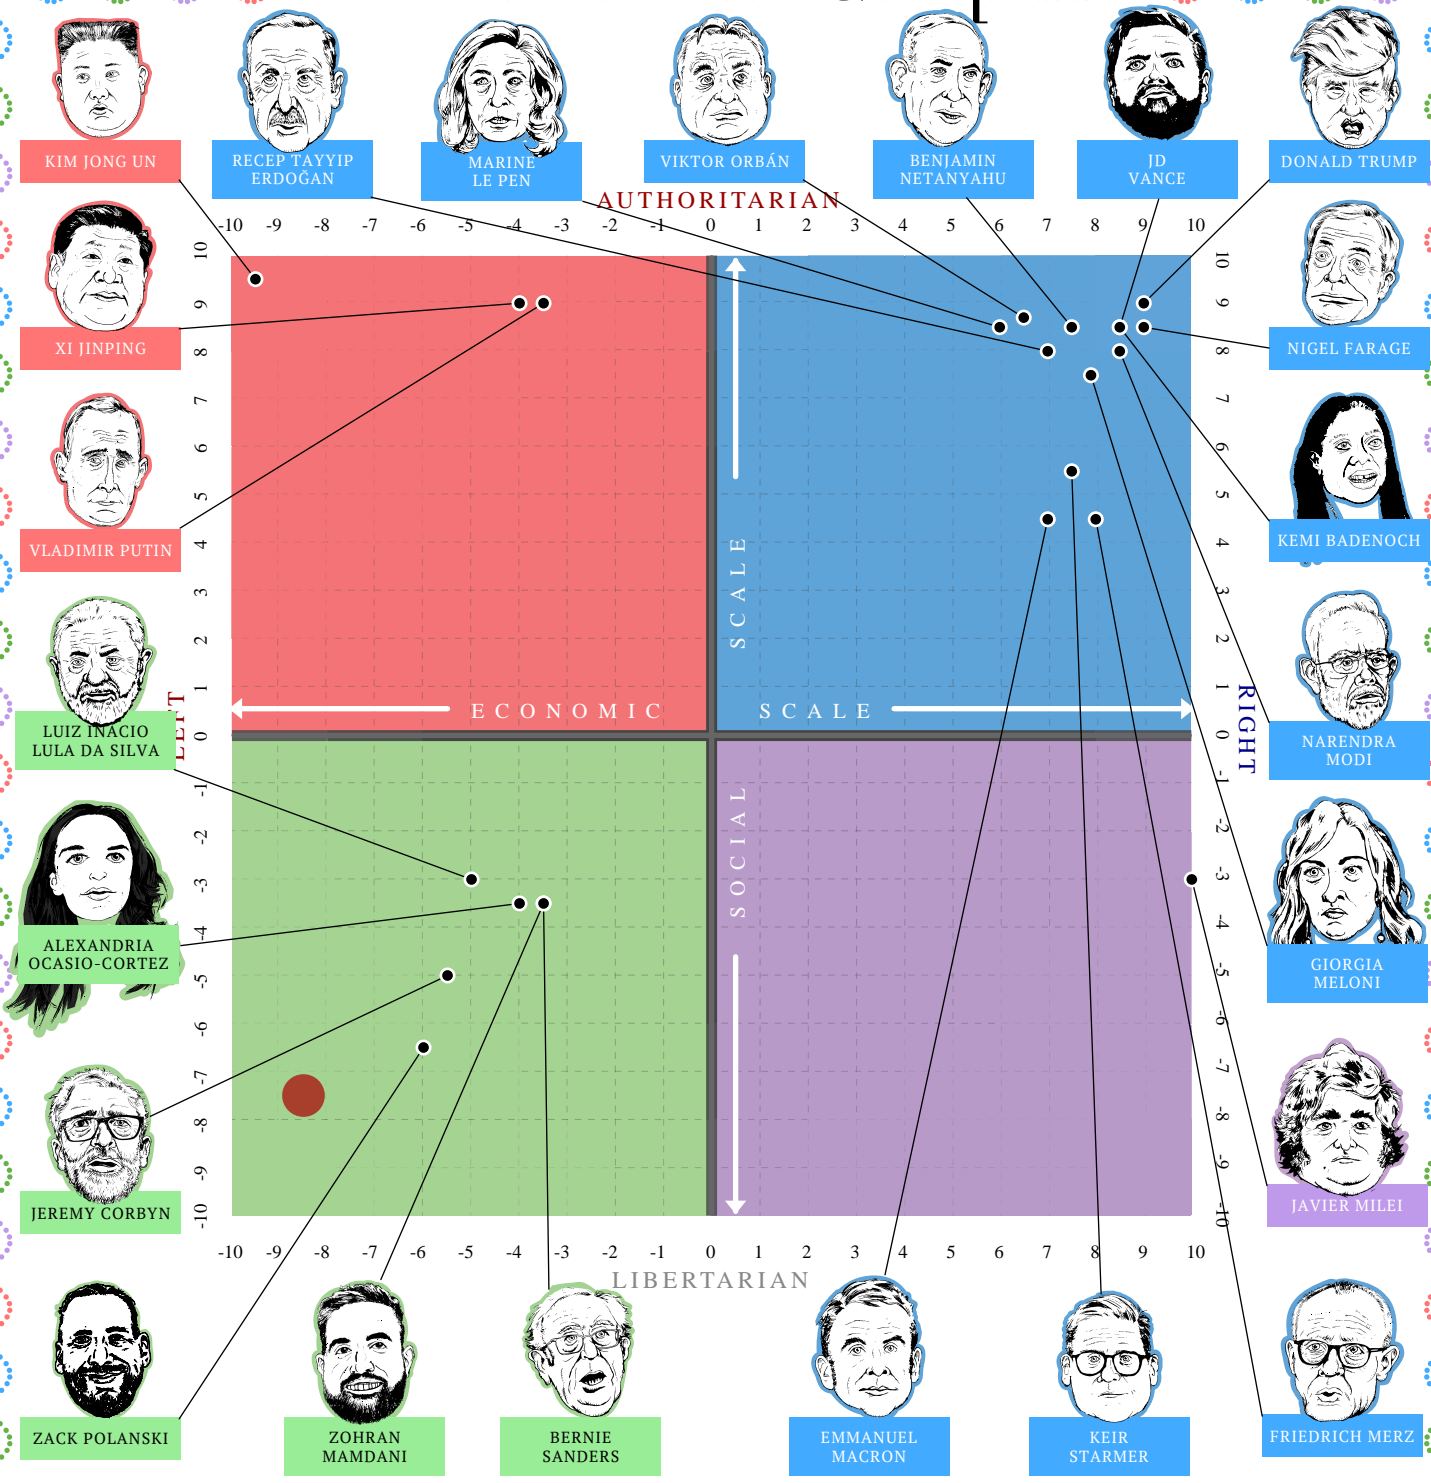

# The Political Compass

*This document certifies that*

**ED**

*inhabits the*

*left libertarian quadrant of*

*The Political Compass*

[www.politicalcompass.org](http://www.politicalcompass.org)

*Friday 12 June 2026*

Text, graphics and concept © politicalcompass.org 2004-2026 all rights reserved

Your personal score is represented accurately by the red spot on this chart. While the political figures occupy the correct region within their quadrants, their exact placement may not always reflect any subsequent shifts in attitudes and policies.