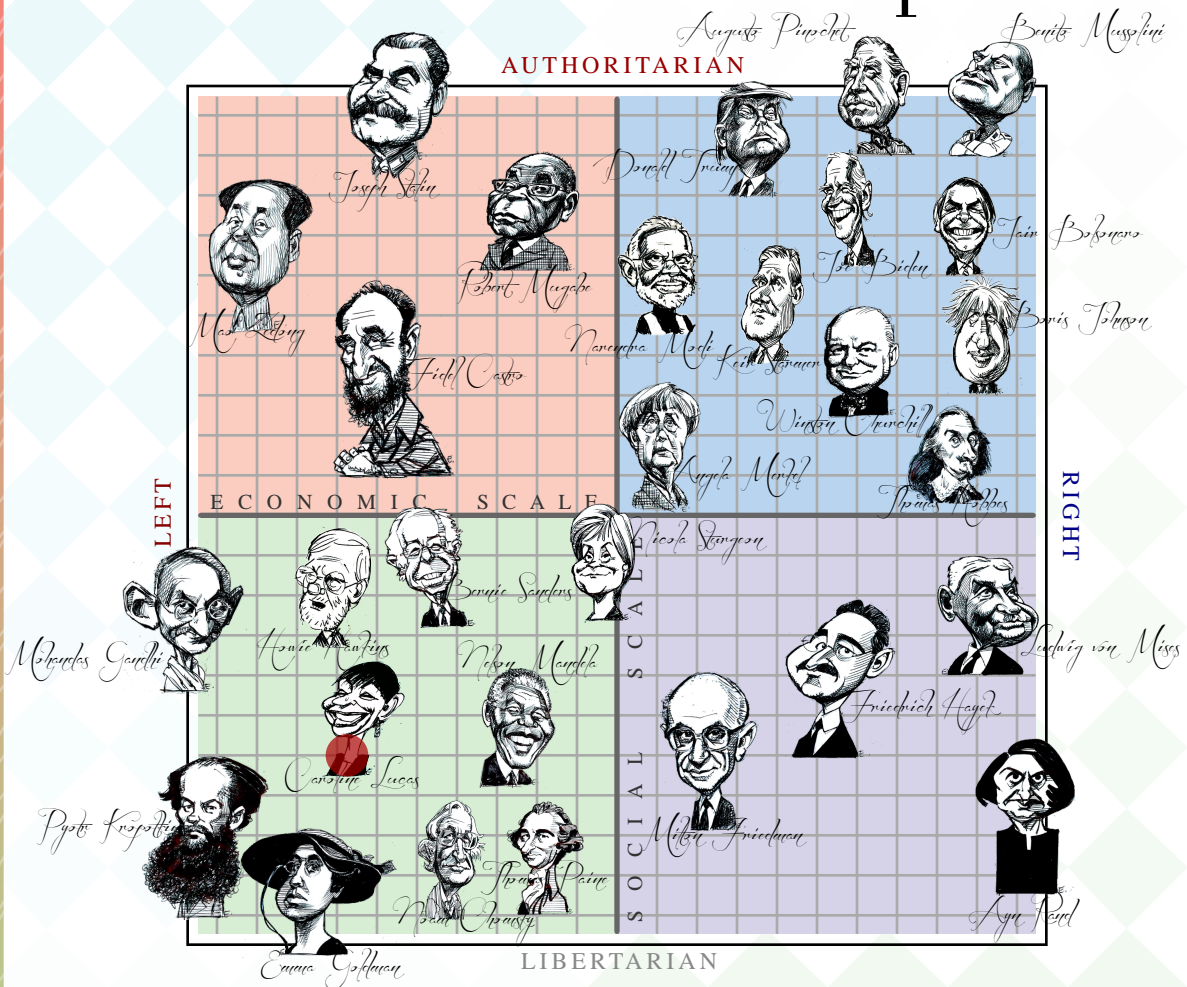

Your personal score is represented accurately by the placement of the red spot on the chart. Caricatures of historical and political figures are in their appropriate quadrants, but have been arranged for aesthetics rather than accuracy.

# The Political Compass

This document certifies that  
**● Chaminda Munasinghe**  
 inhabits the  
 left libertarian quadrant of