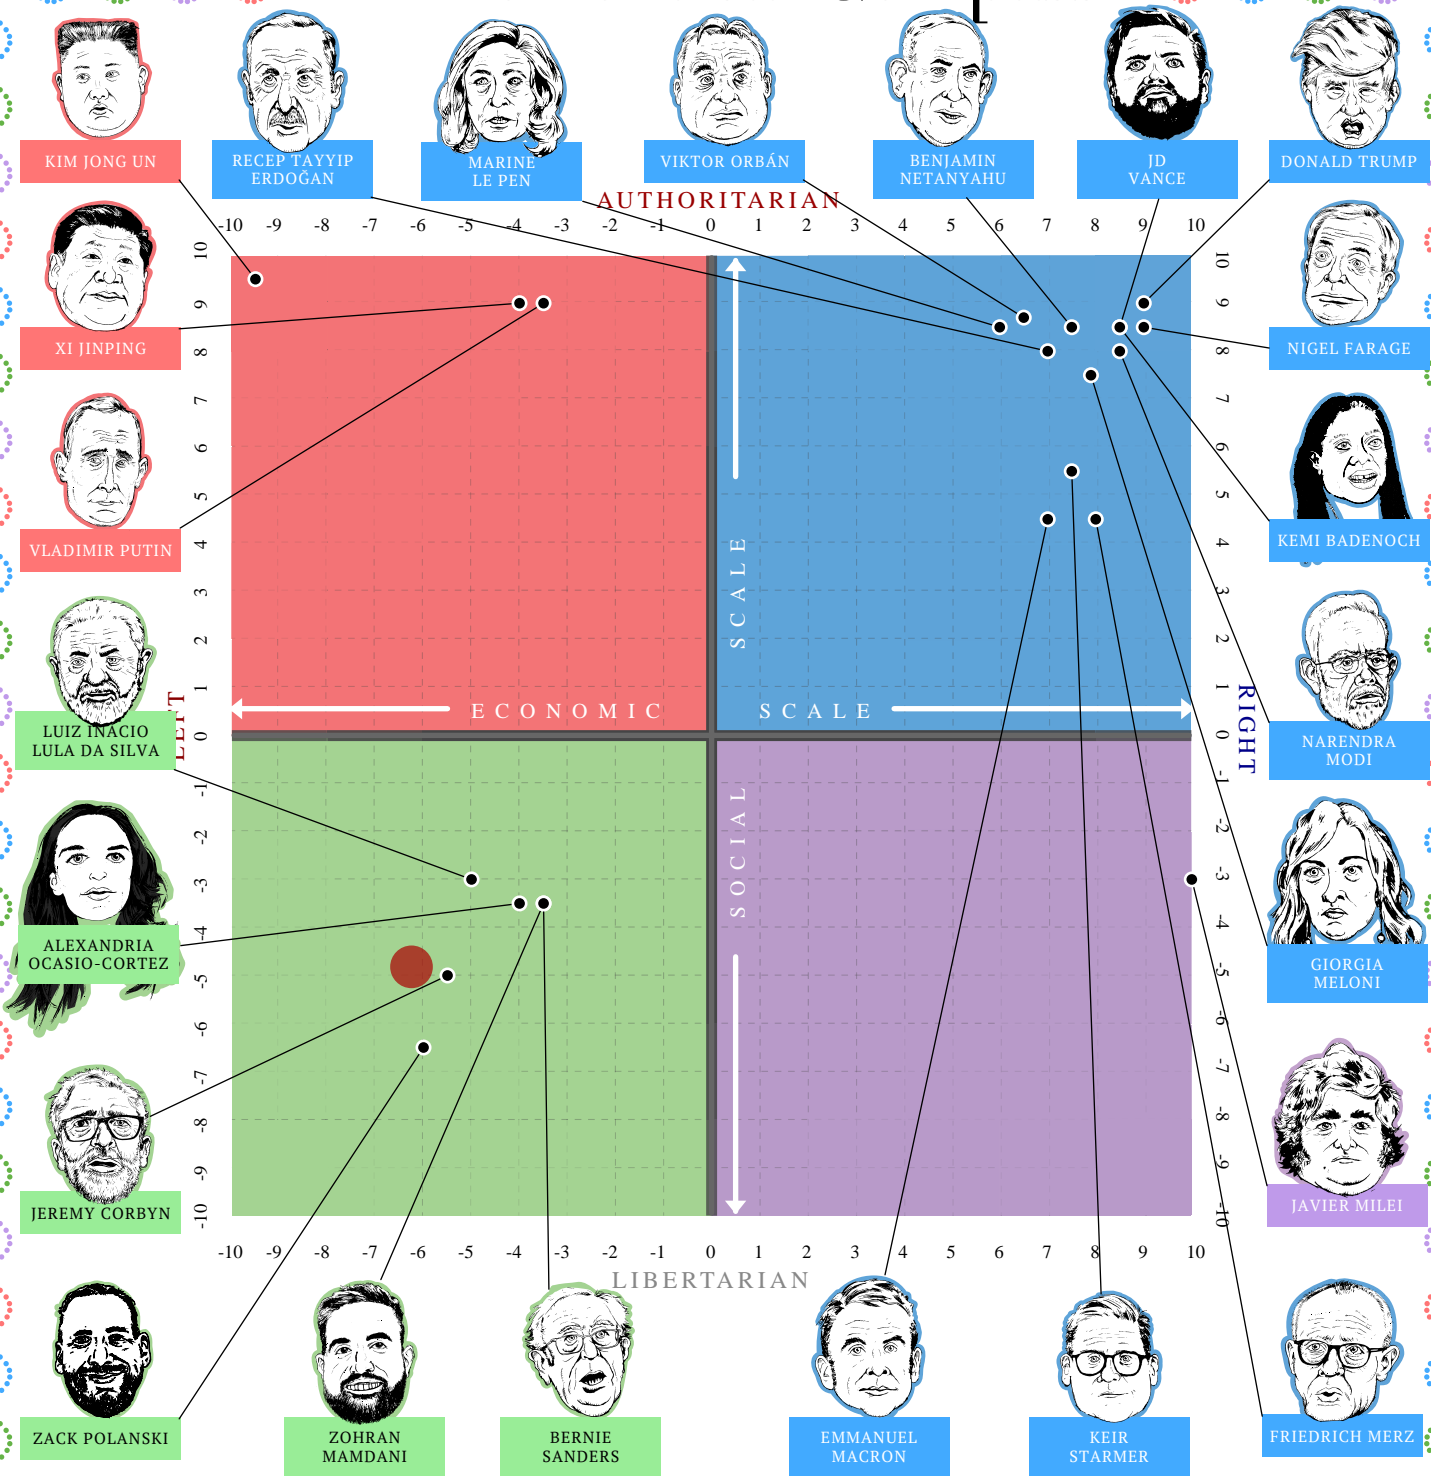

The Political Compass

This document certifies that

Old Dog

inhabits the

left libertarian quadrant of

The Political Compass

www.politicalcompass.org

Saturday 4 July 2026

Text, graphics and concept © politicalcompass.org 2004-2026 all rights reserved

Your personal score is represented accurately by the red spot on this chart. While the political figures occupy the correct region within their quadrants, their exact placement may not always reflect any subsequent shifts in attitudes and policies.