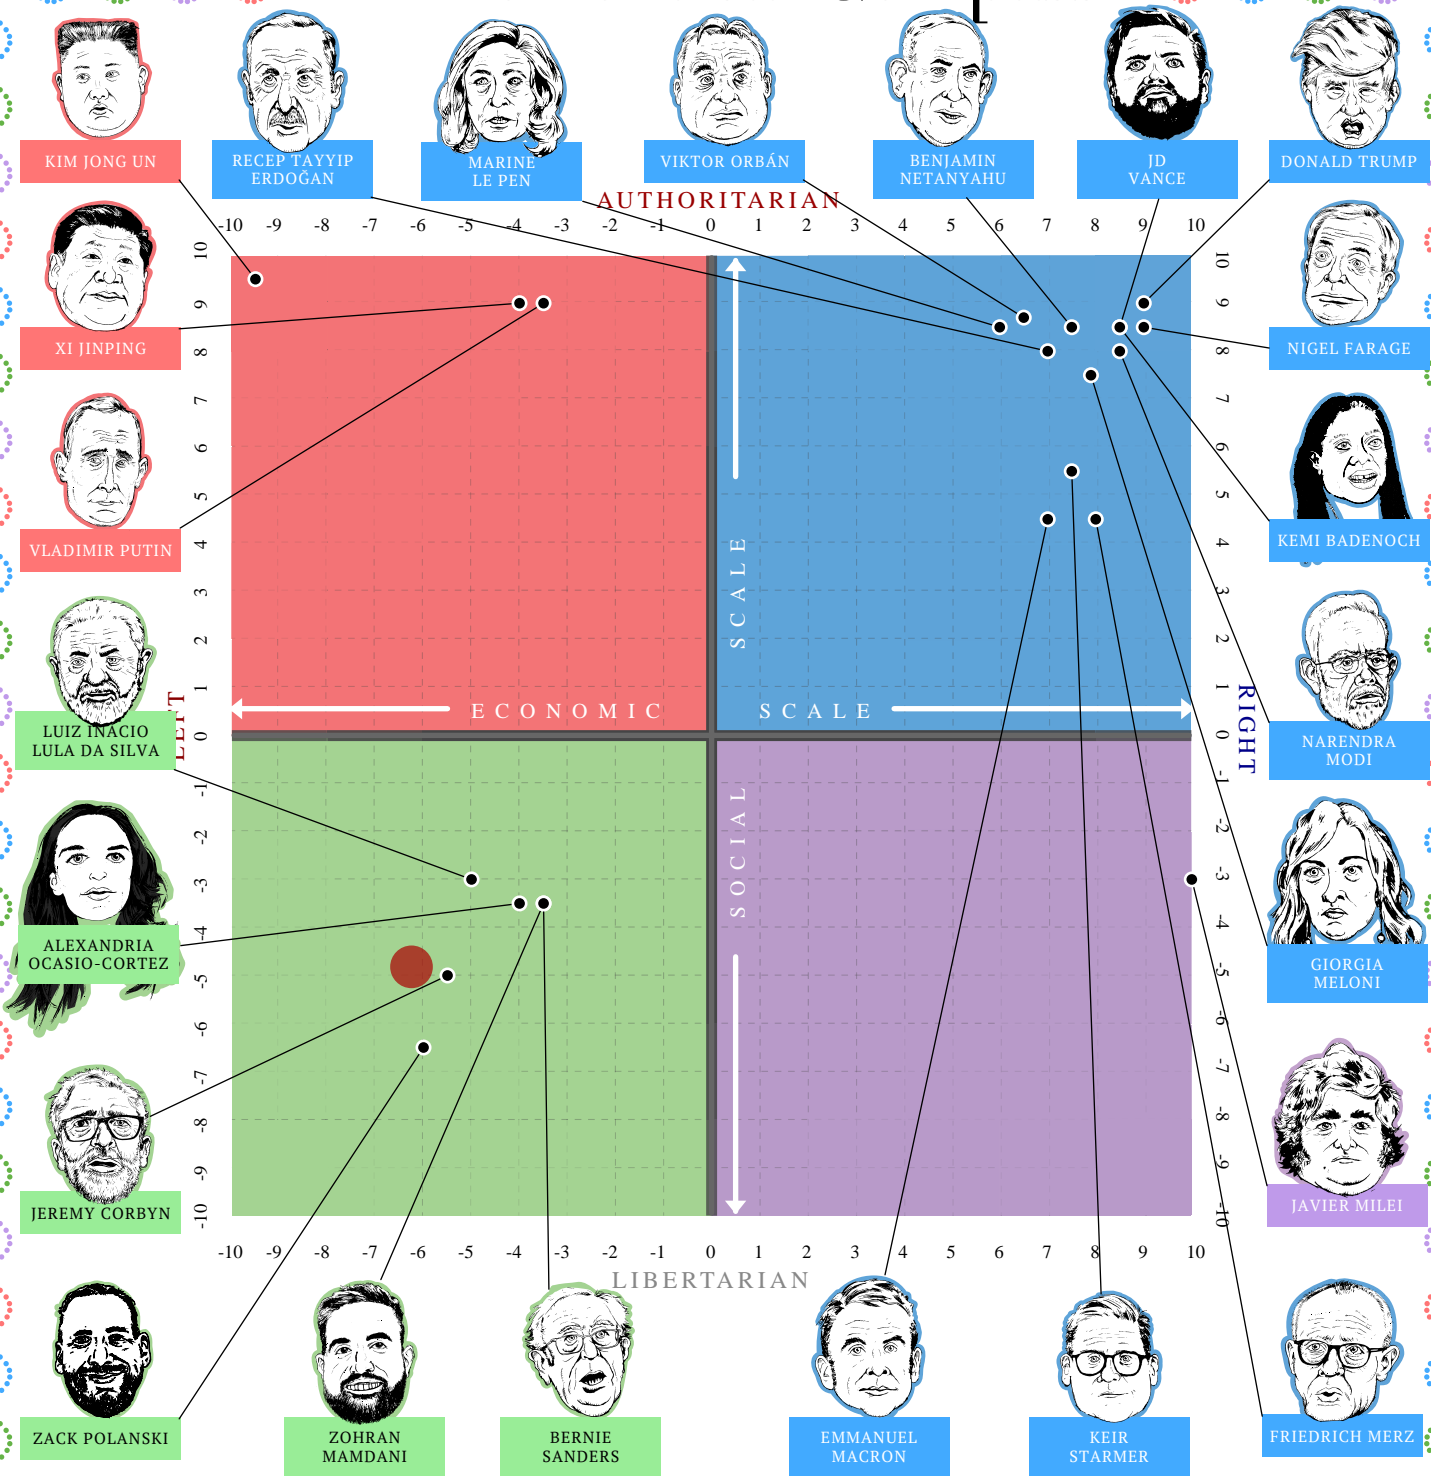

# The Political Compass

*This document certifies that*

**Old Dog**

*inhabits the*

*left libertarian quadrant of*

*The Political Compass*

[www.politicalcompass.org](http://www.politicalcompass.org)

*Wednesday 13 May 2026*

Text, graphics and concept © politicalcompass.org 2004-2026 all rights reserved

Your personal score is represented accurately by the red spot on this chart. While the political figures occupy the correct region within their quadrants, their exact placement may not always reflect any subsequent shifts in attitudes and policies.