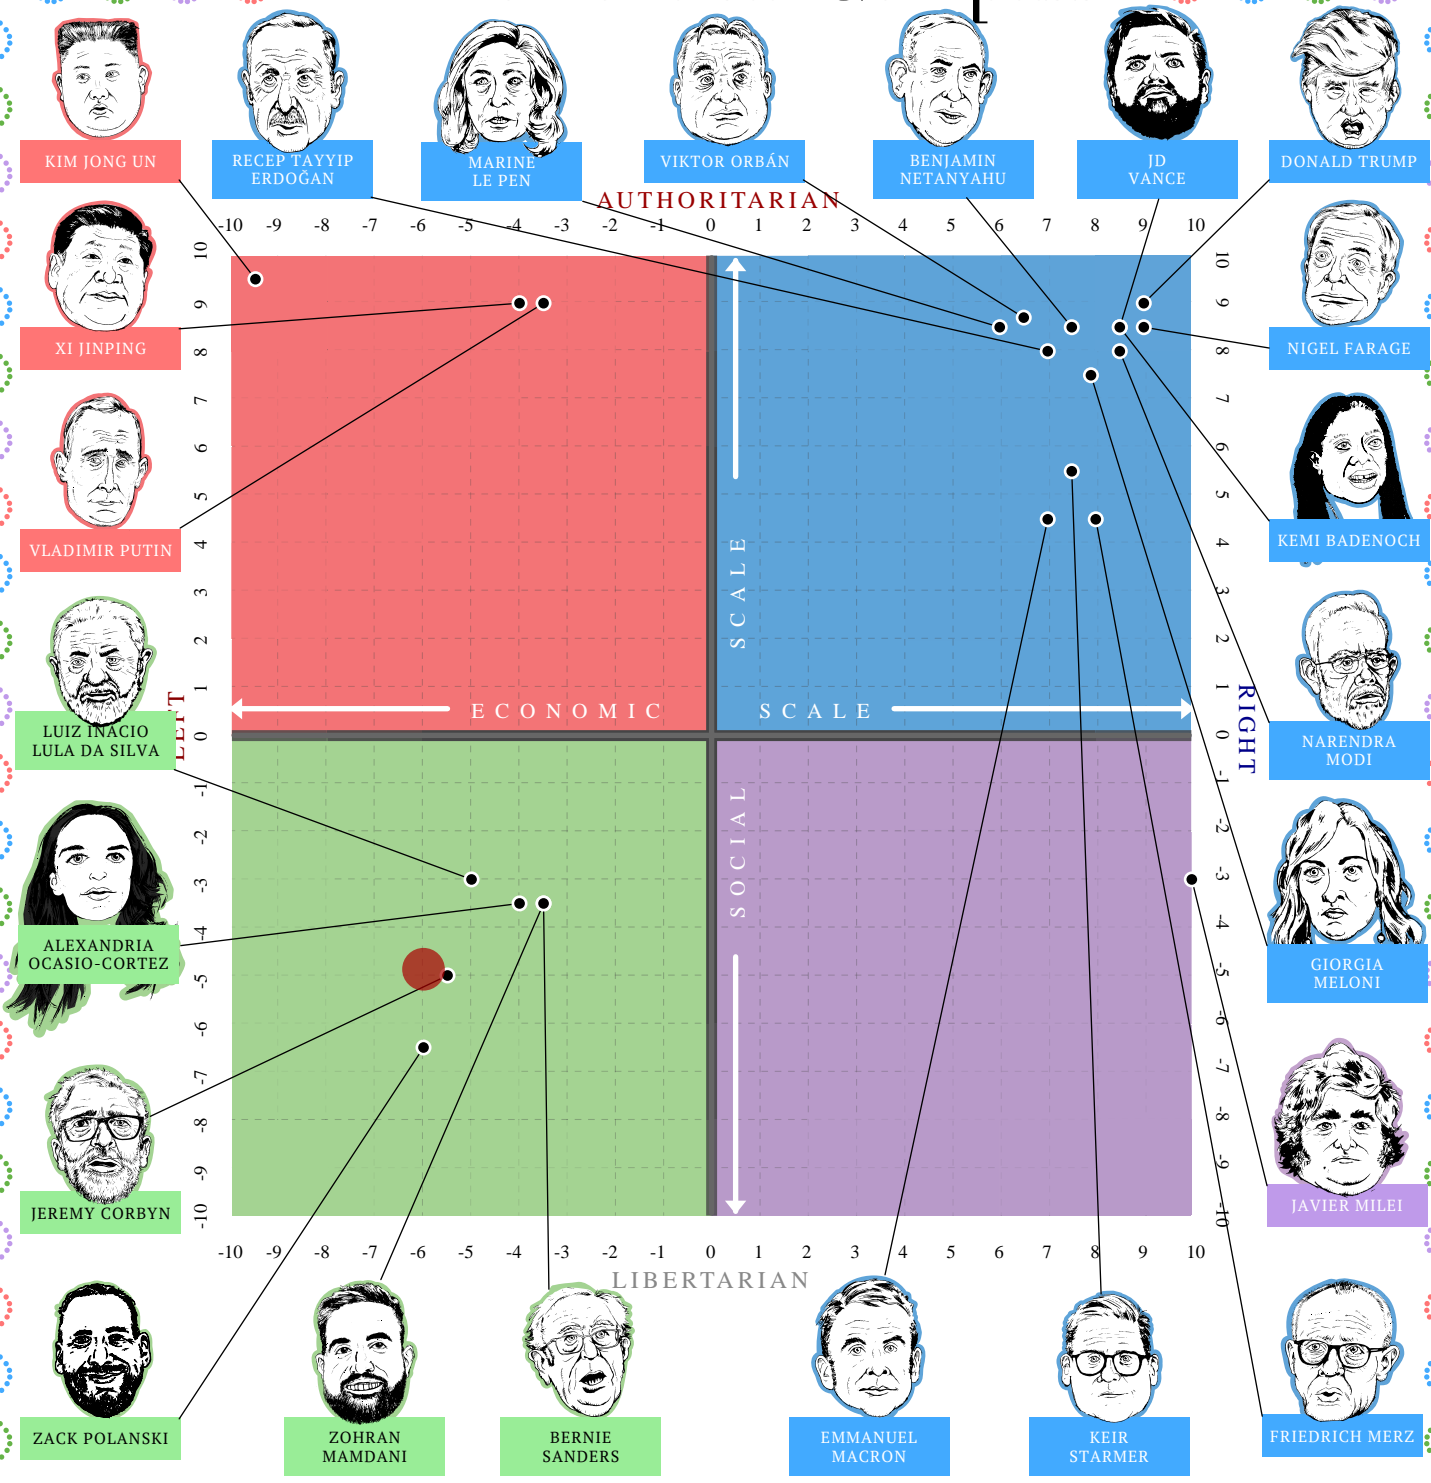

The Political Compass

This document certifies that

● gimmepie

inhabits the

left libertarian quadrant of

The Political Compass

www.politicalcompass.org

Tuesday 21 April 2026

Text, graphics and concept © politicalcompass.org 2004-2026 all rights reserved

Your personal score is represented accurately by the red spot on this chart. While the political figures occupy the correct region within their quadrants, their exact placement may not always reflect any subsequent shifts in attitudes and policies.