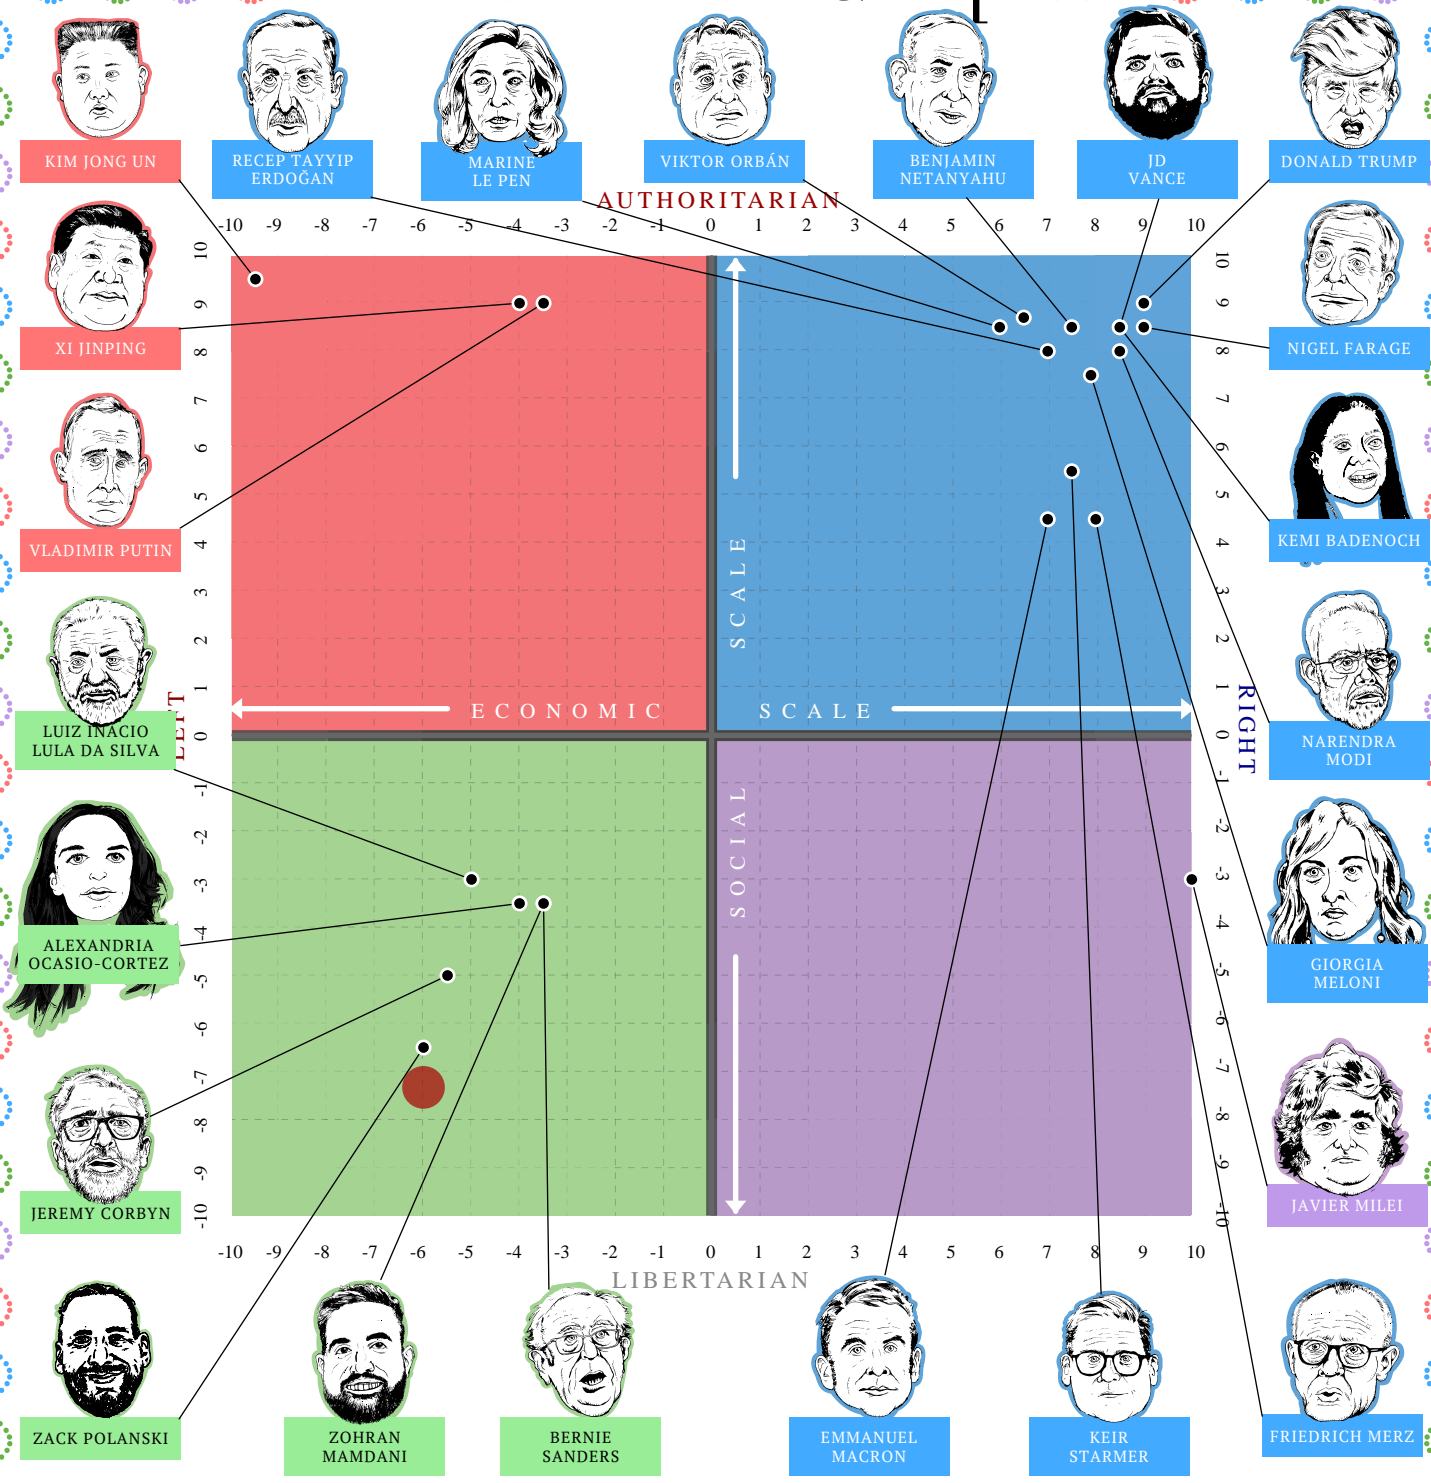

The Political Compass

This document certifies that

Lothar

inhabits the

left libertarian quadrant of

The Political Compass

www.politicalcompass.org

Saturday 27 June 2026

Text, graphics and concept © politicalcompass.org 2004-2026 all rights reserved

Your personal score is represented accurately by the red spot on this chart. While the political figures occupy the correct region within their quadrants, their exact placement may not always reflect any subsequent shifts in attitudes and policies.