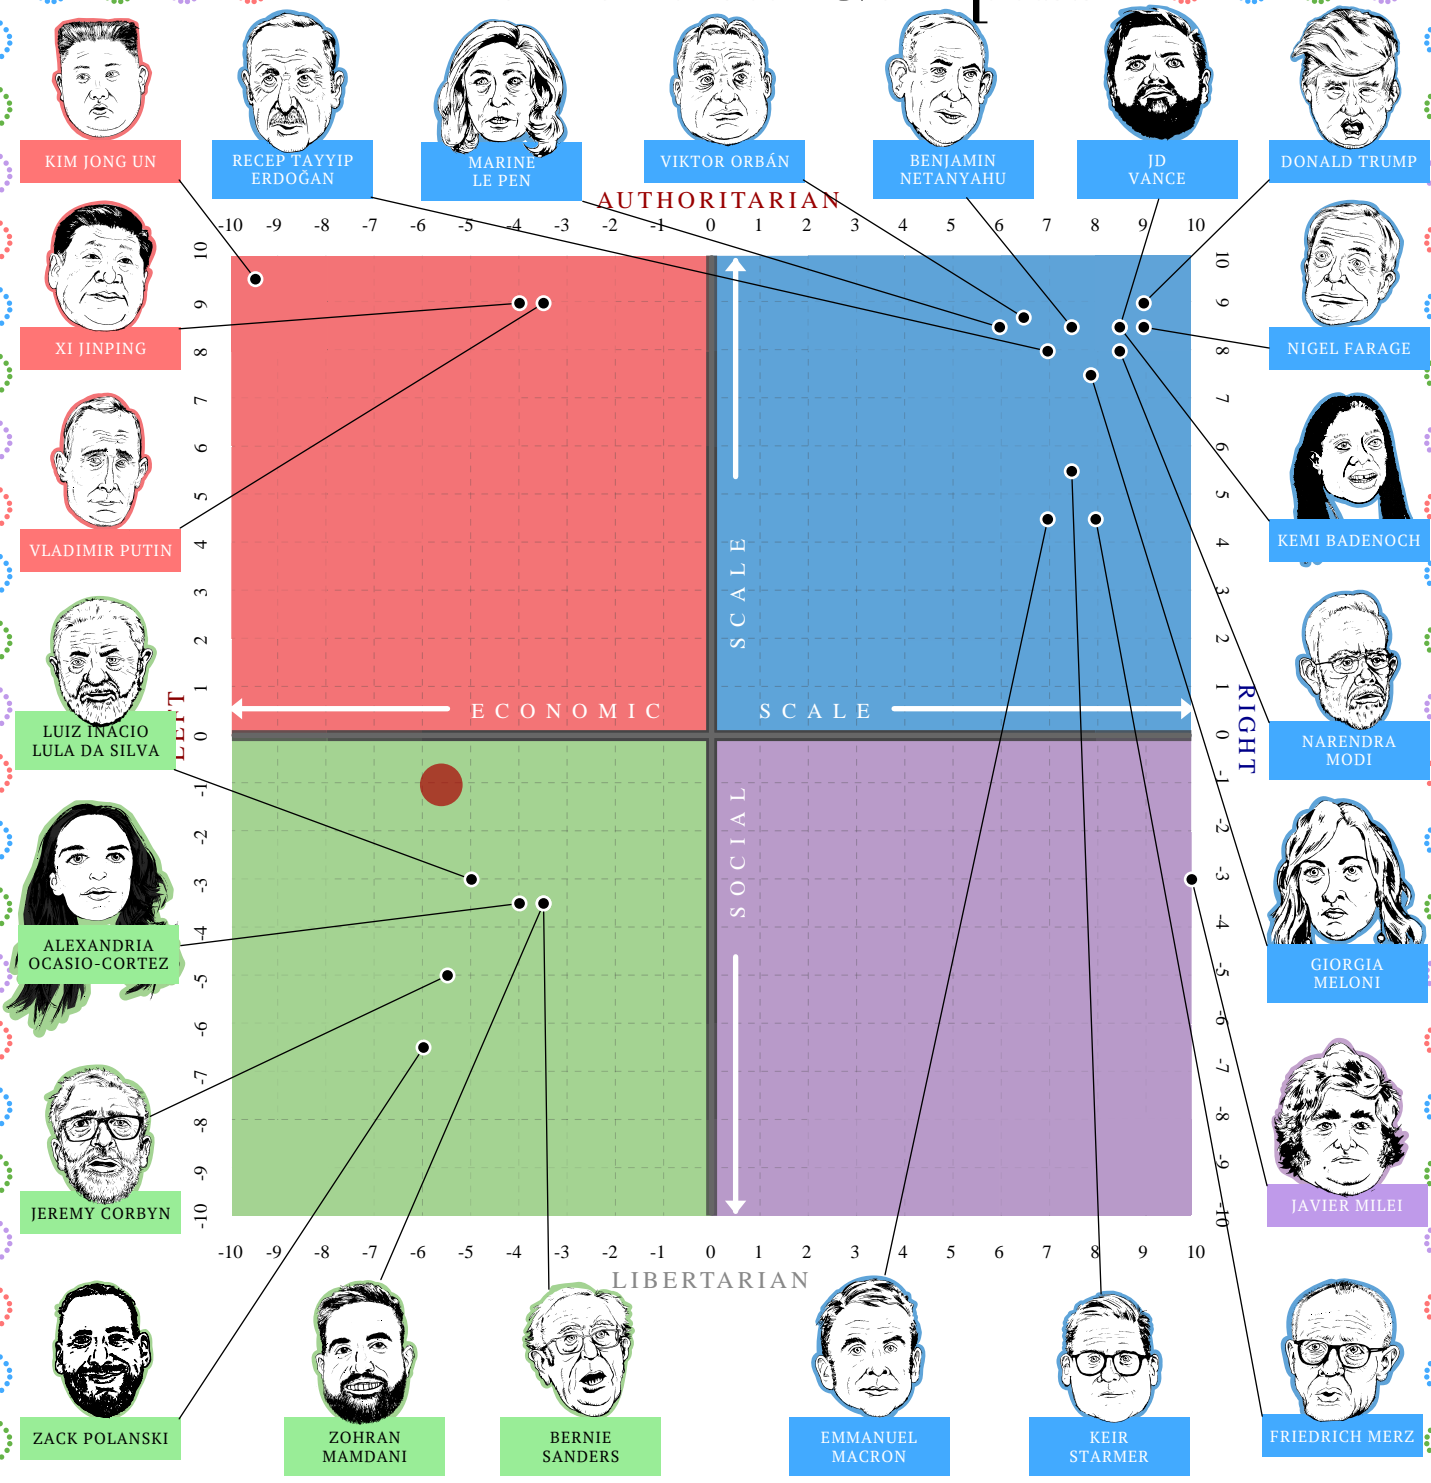

# The Political Compass

*This document certifies that*

**Plamen**

*inhabits the*

*left libertarian quadrant of*

*The Political Compass*

[www.politicalcompass.org](http://www.politicalcompass.org)

*Tuesday 5 May 2026*

Text, graphics and concept © politicalcompass.org 2004-2026 all rights reserved

Your personal score is represented accurately by the red spot on this chart. While the political figures occupy the correct region within their quadrants, their exact placement may not always reflect any subsequent shifts in attitudes and policies.