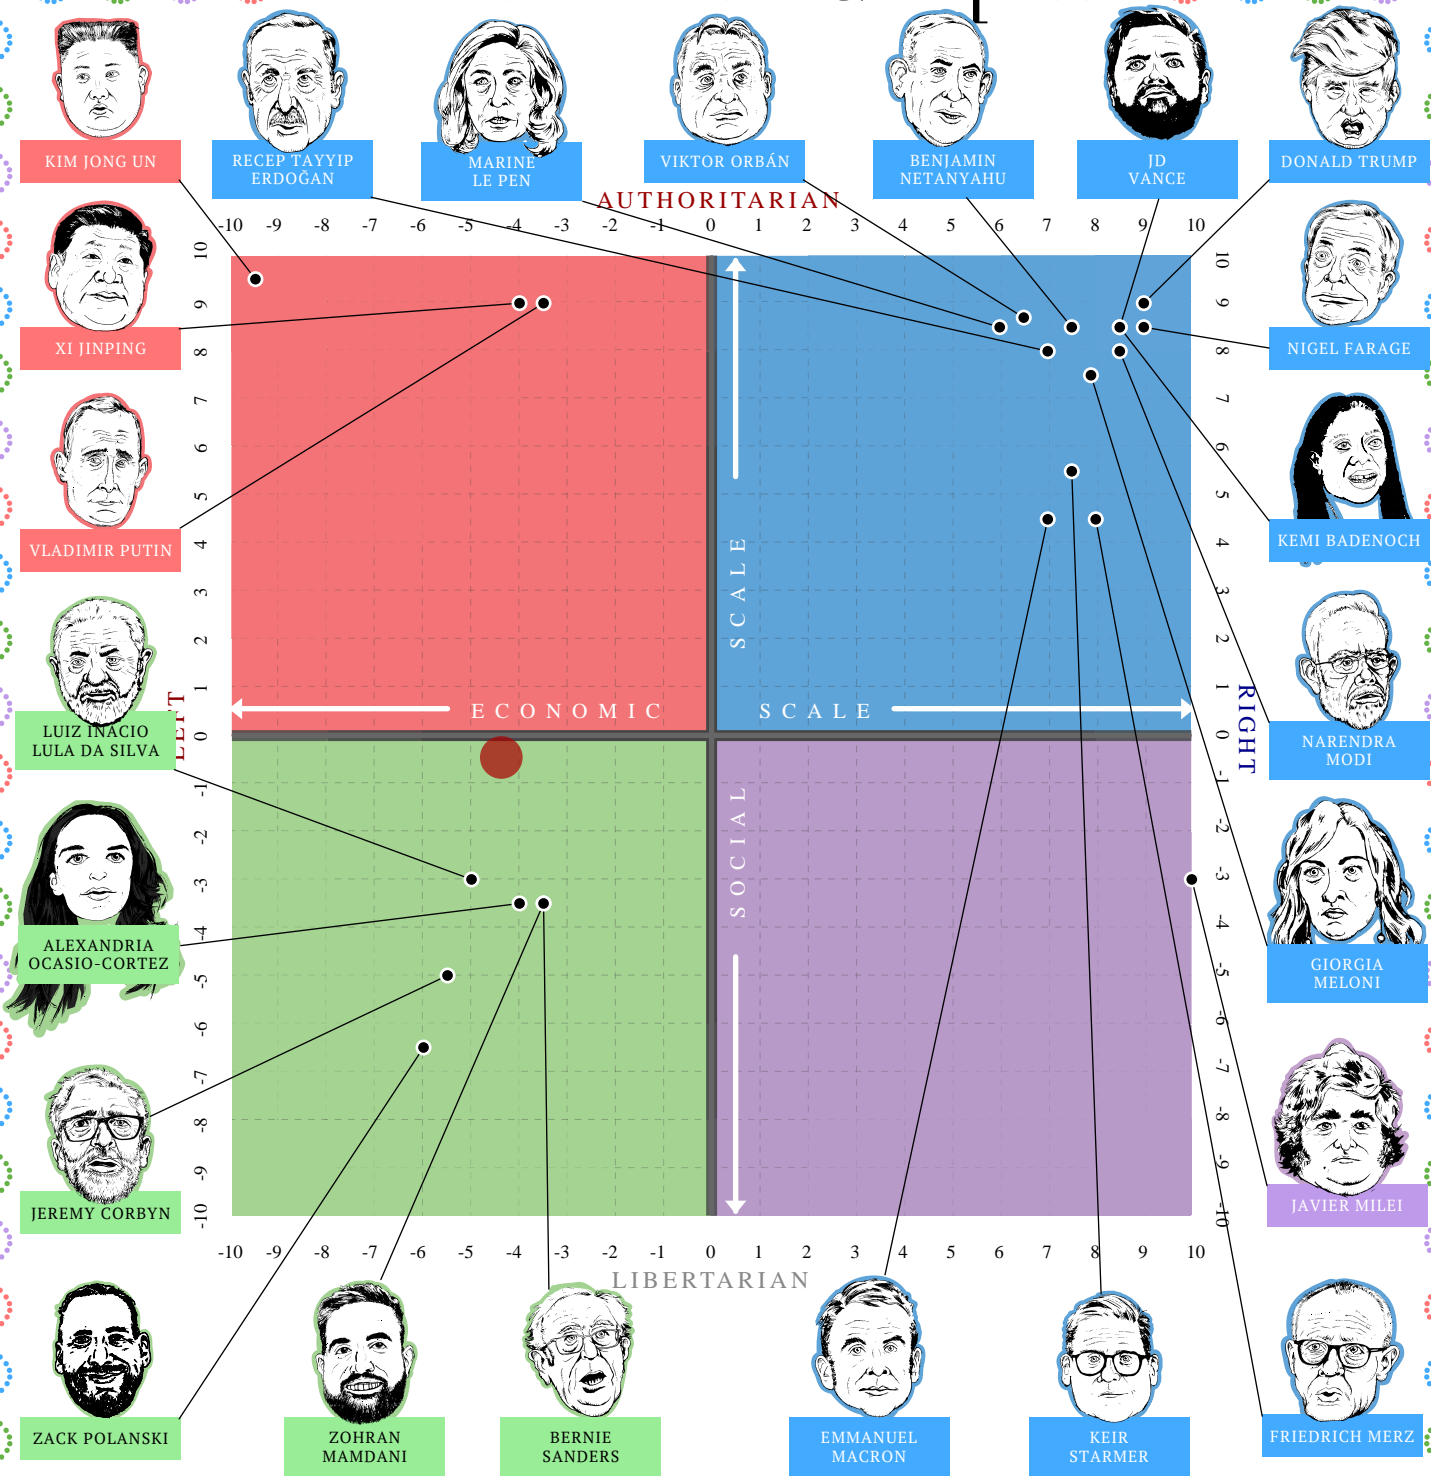

The Political Compass

This document certifies that

MRD

inhabits the

left libertarian quadrant of

The Political Compass

www.politicalcompass.org

Friday 22 May 2026

Text, graphics and concept © politicalcompass.org 2004-2026 all rights reserved

Your personal score is represented accurately by the red spot on this chart. While the political figures occupy the correct region within their quadrants, their exact placement may not always reflect any subsequent shifts in attitudes and policies.