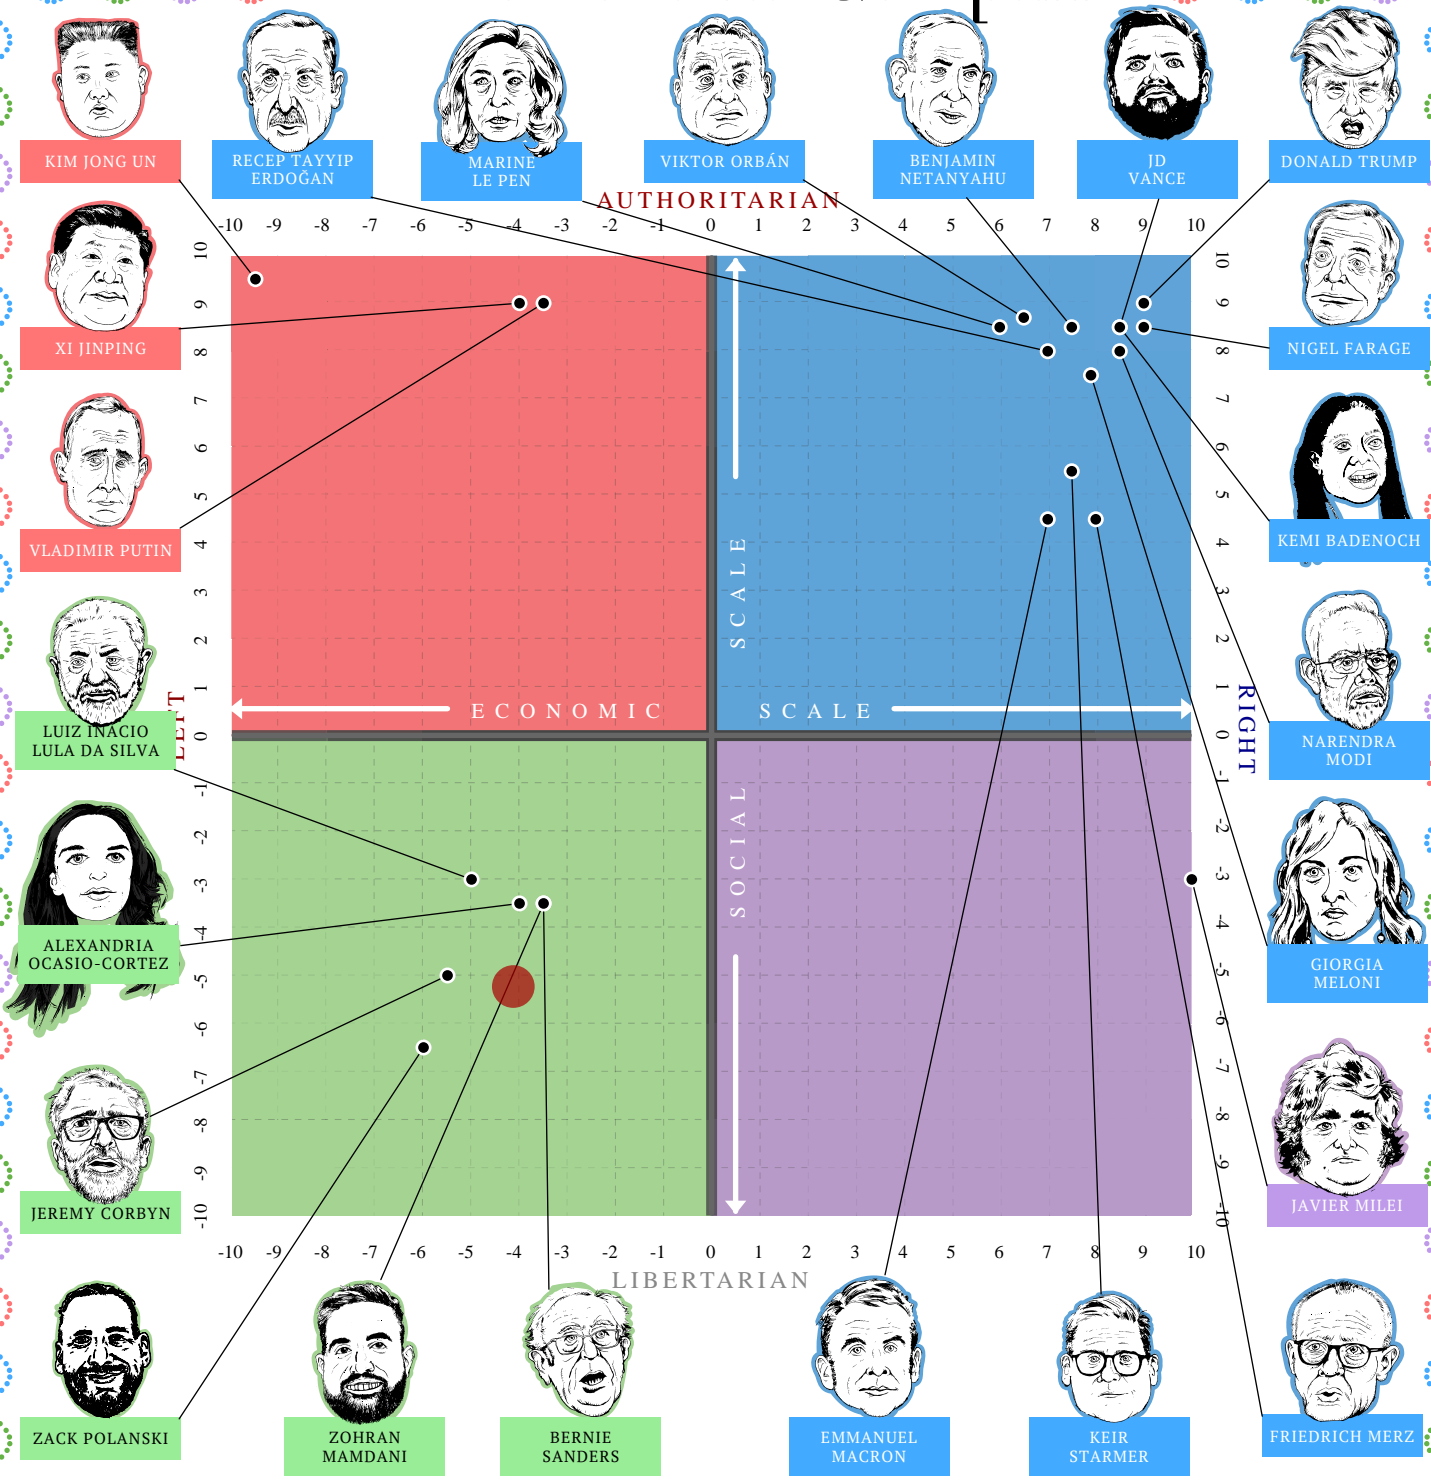

The Political Compass

This document certifies that

● vertexua

inhabits the

left libertarian quadrant of

The Political Compass

www.politicalcompass.org

Friday 22 May 2026

Text, graphics and concept © politicalcompass.org 2004-2026 all rights reserved

Your personal score is represented accurately by the red spot on this chart. While the political figures occupy the correct region within their quadrants, their exact placement may not always reflect any subsequent shifts in attitudes and policies.