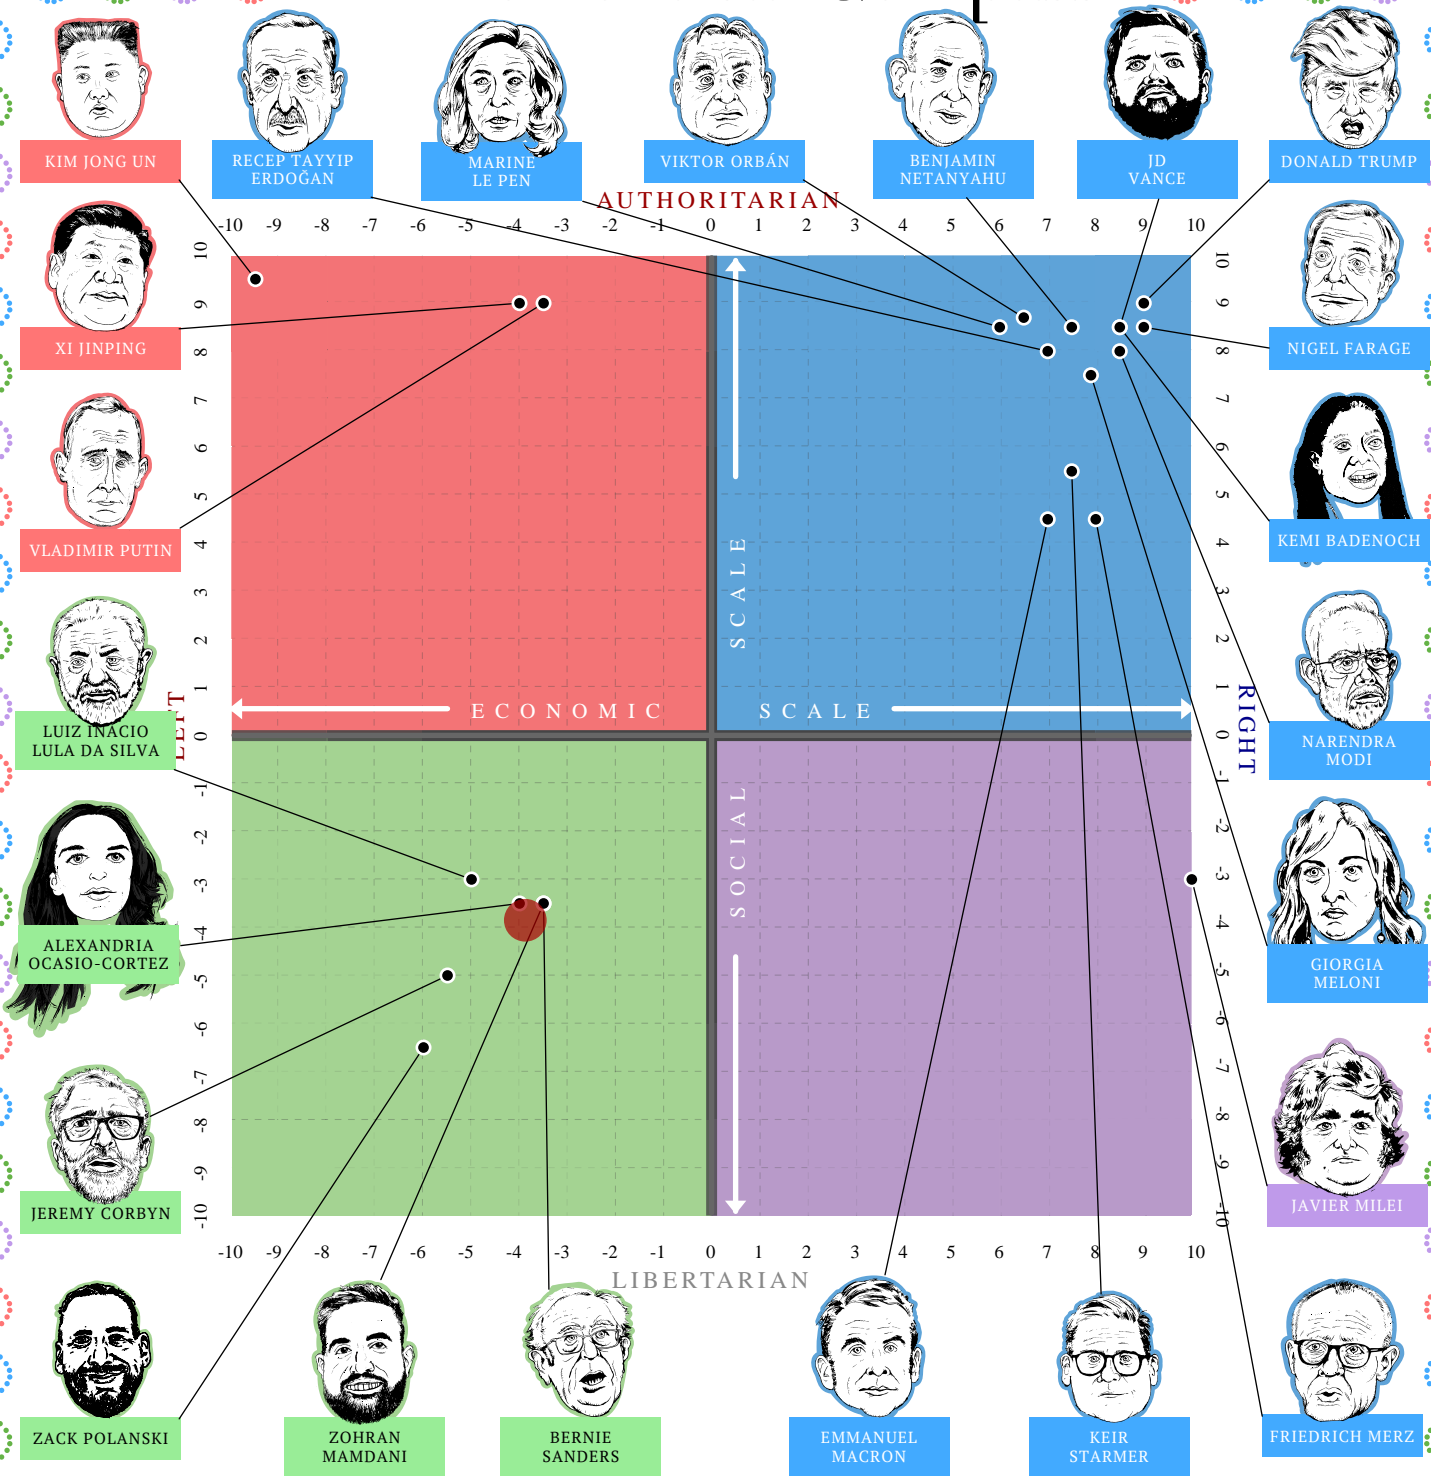

The Political Compass

This document certifies that

• Russ

inhabits the

left libertarian quadrant of

The Political Compass

www.politicalcompass.org

Thursday 25 June 2026

Text, graphics and concept © politicalcompass.org 2004-2026 all rights reserved

Your personal score is represented accurately by the red spot on this chart. While the political figures occupy the correct region within their quadrants, their exact placement may not always reflect any subsequent shifts in attitudes and policies.