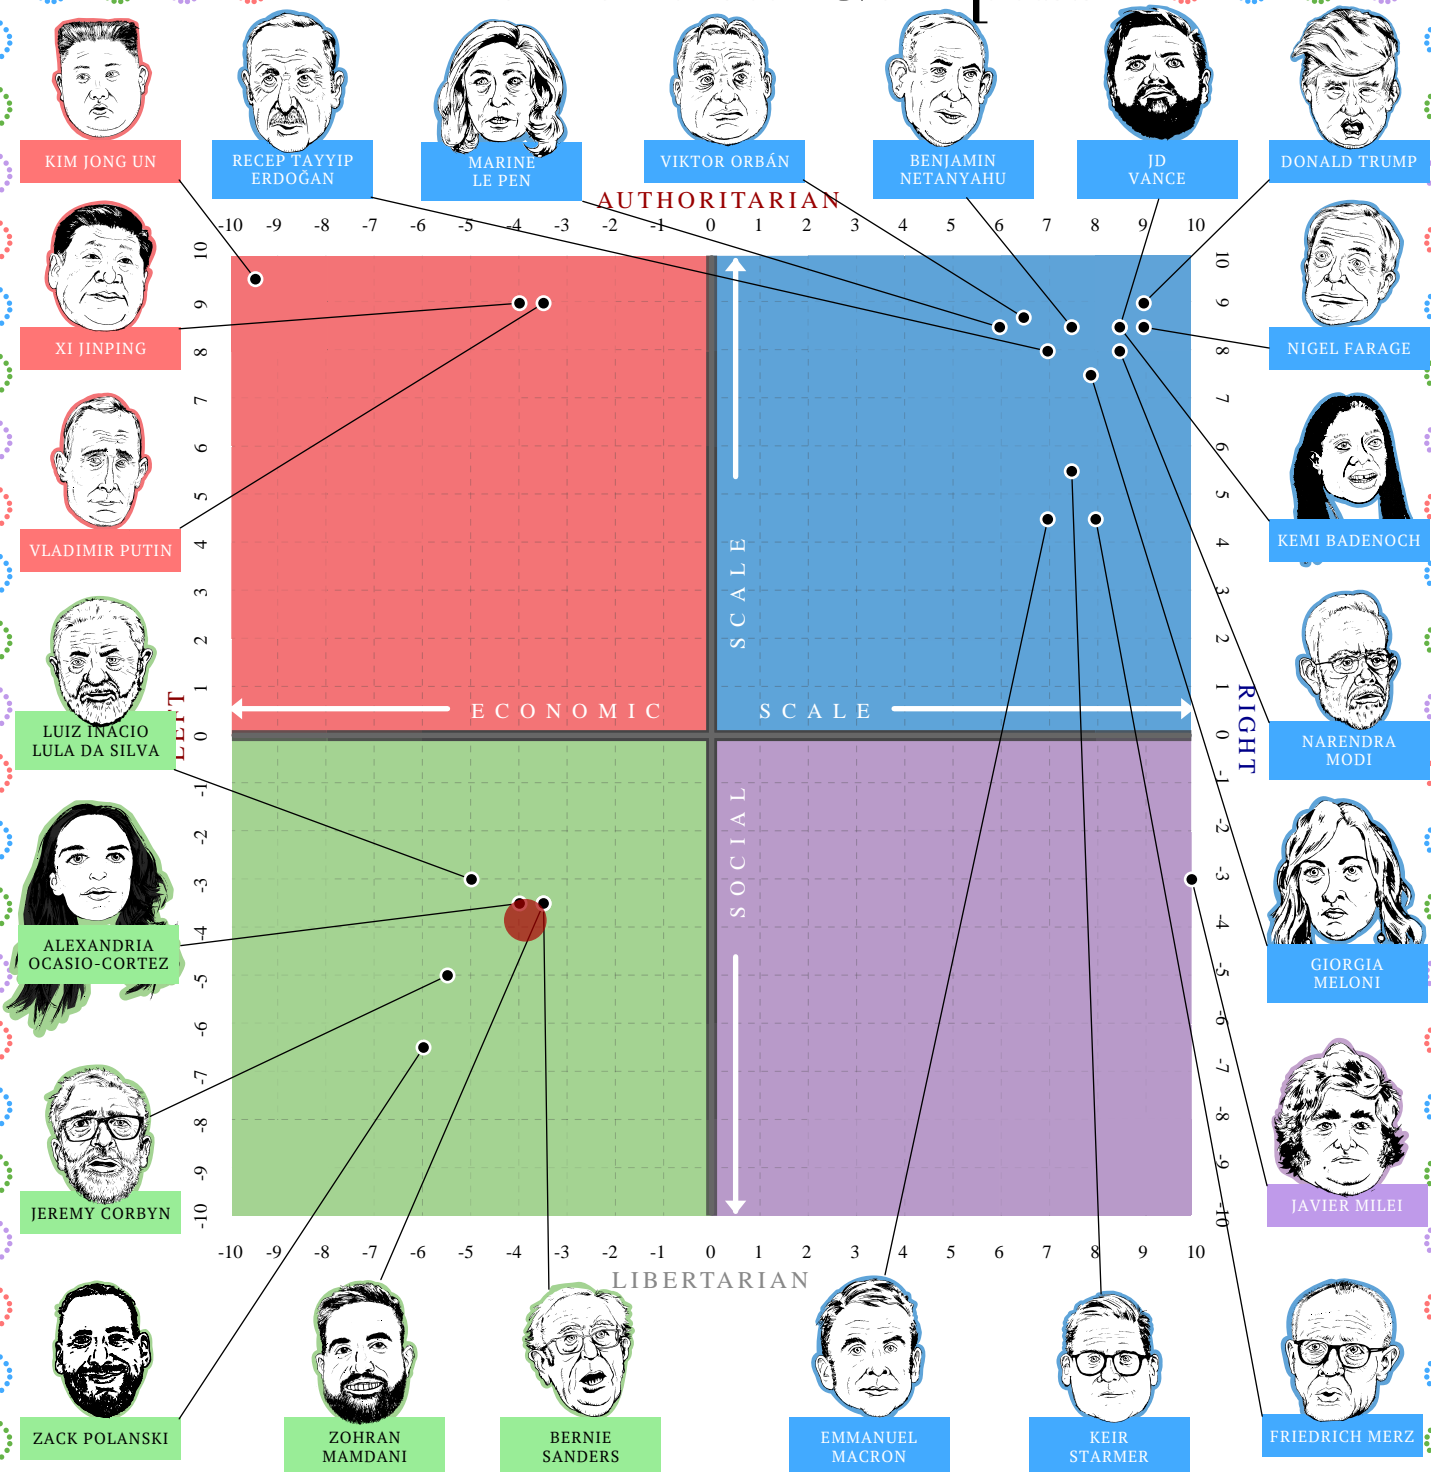

The Political Compass

This document certifies that

• Russ

inhabits the

left libertarian quadrant of

The Political Compass

www.politicalcompass.org

Monday 20 April 2026

Text, graphics and concept © politicalcompass.org 2004-2026 all rights reserved

Your personal score is represented accurately by the red spot on this chart. While the political figures occupy the correct region within their quadrants, their exact placement may not always reflect any subsequent shifts in attitudes and policies.