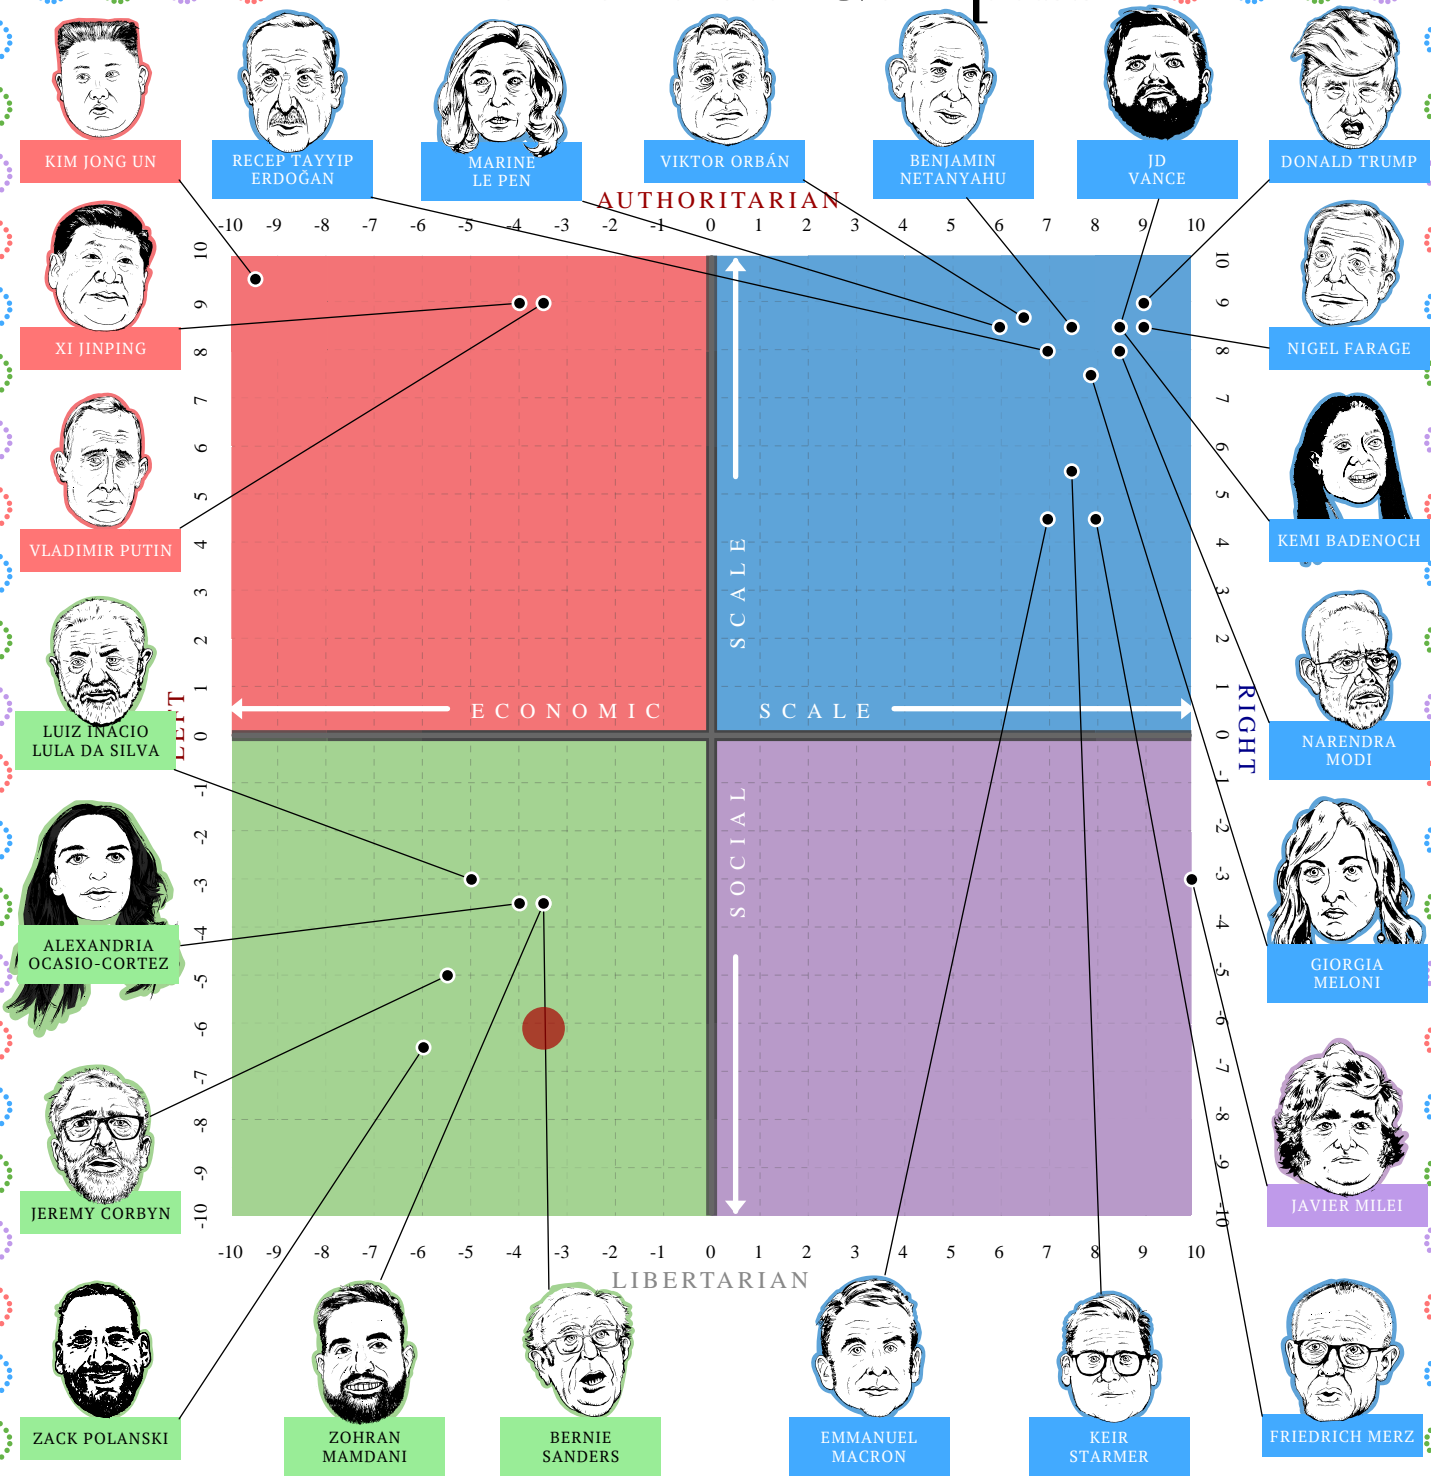

The Political Compass

This document certifies that

● Alessandro Gil

inhabits the

left libertarian quadrant of

The Political Compass

www.politicalcompass.org

Saturday 6 June 2026

Text, graphics and concept © politicalcompass.org 2004-2026 all rights reserved

Your personal score is represented accurately by the red spot on this chart. While the political figures occupy the correct region within their quadrants, their exact placement may not always reflect any subsequent shifts in attitudes and policies.