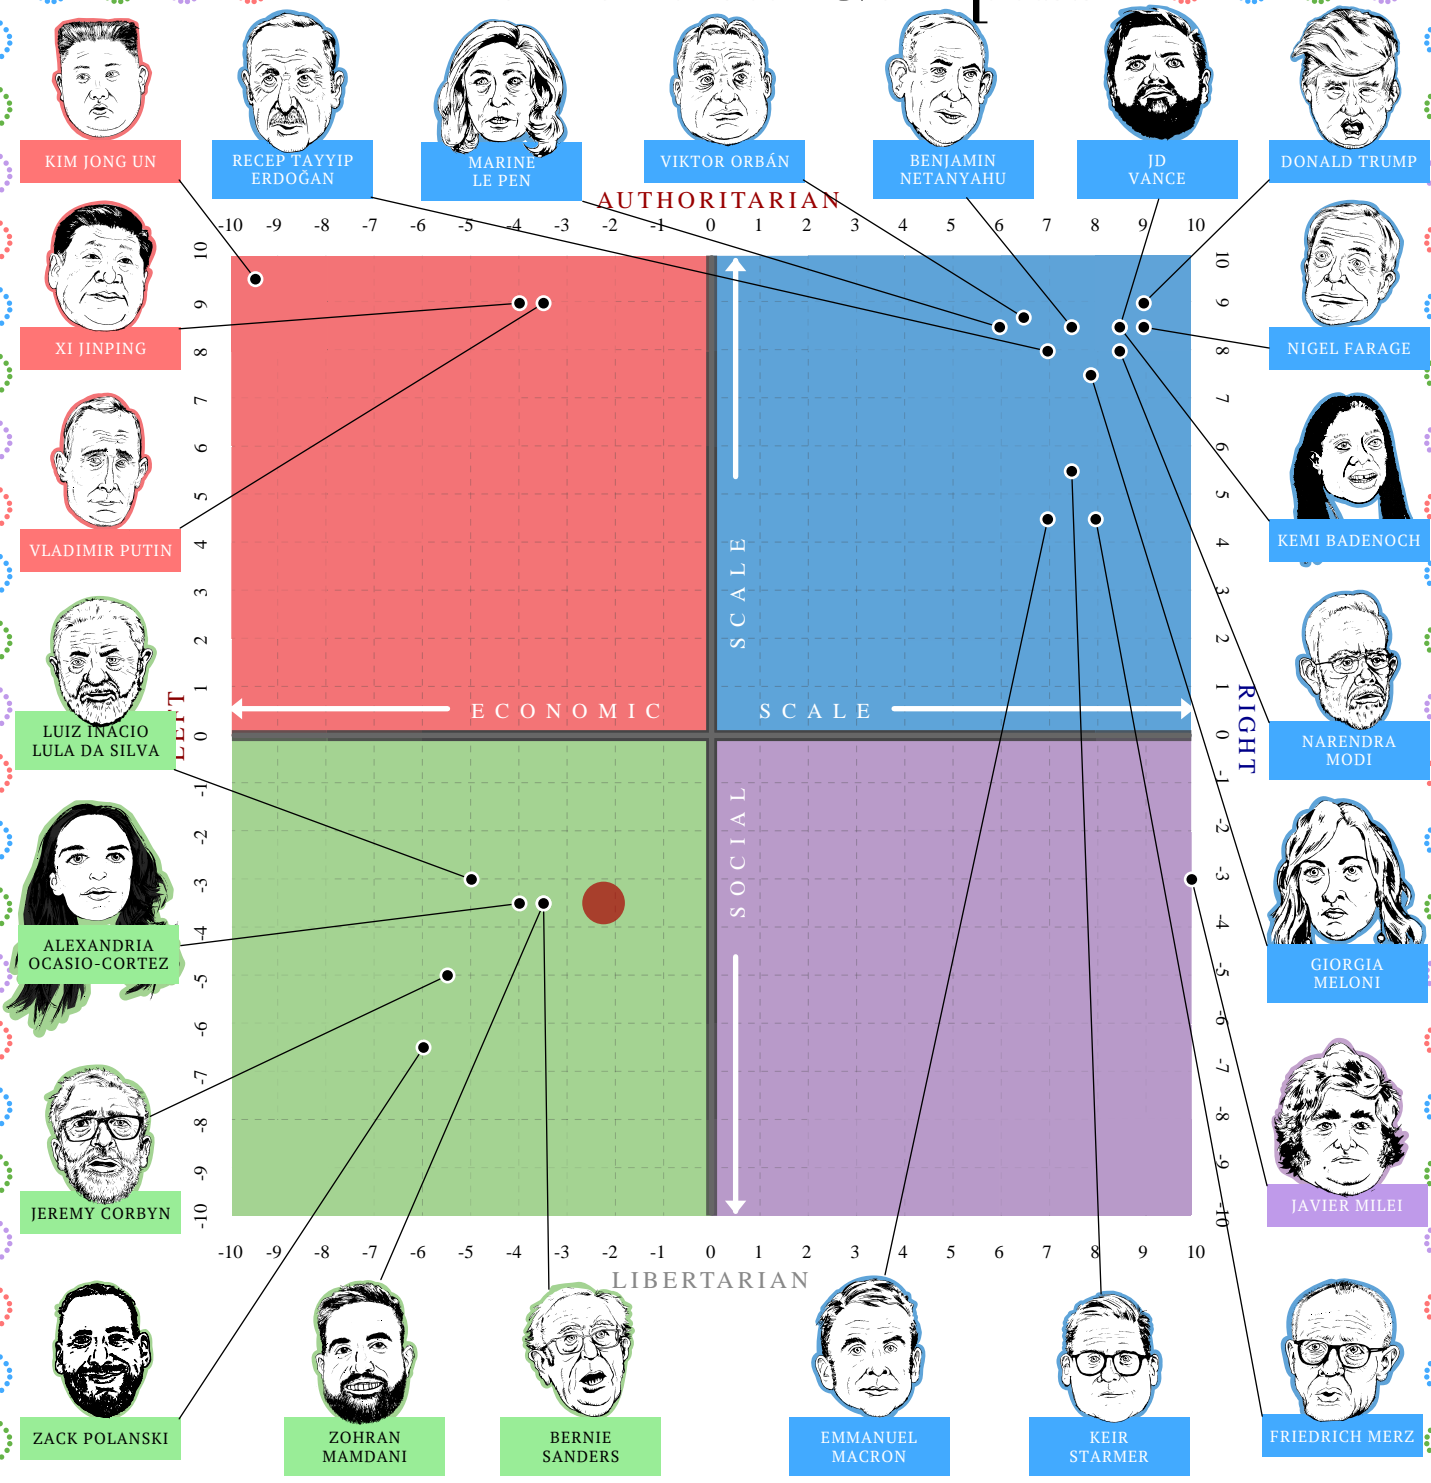

The Political Compass

This document certifies that

aidaho

inhabits the

left libertarian quadrant of

The Political Compass

www.politicalcompass.org

Thursday 2 April 2026

Text, graphics and concept © politicalcompass.org 2004-2026 all rights reserved

Your personal score is represented accurately by the red spot on this chart. While the political figures occupy the correct region within their quadrants, their exact placement may not always reflect any subsequent shifts in attitudes and policies.