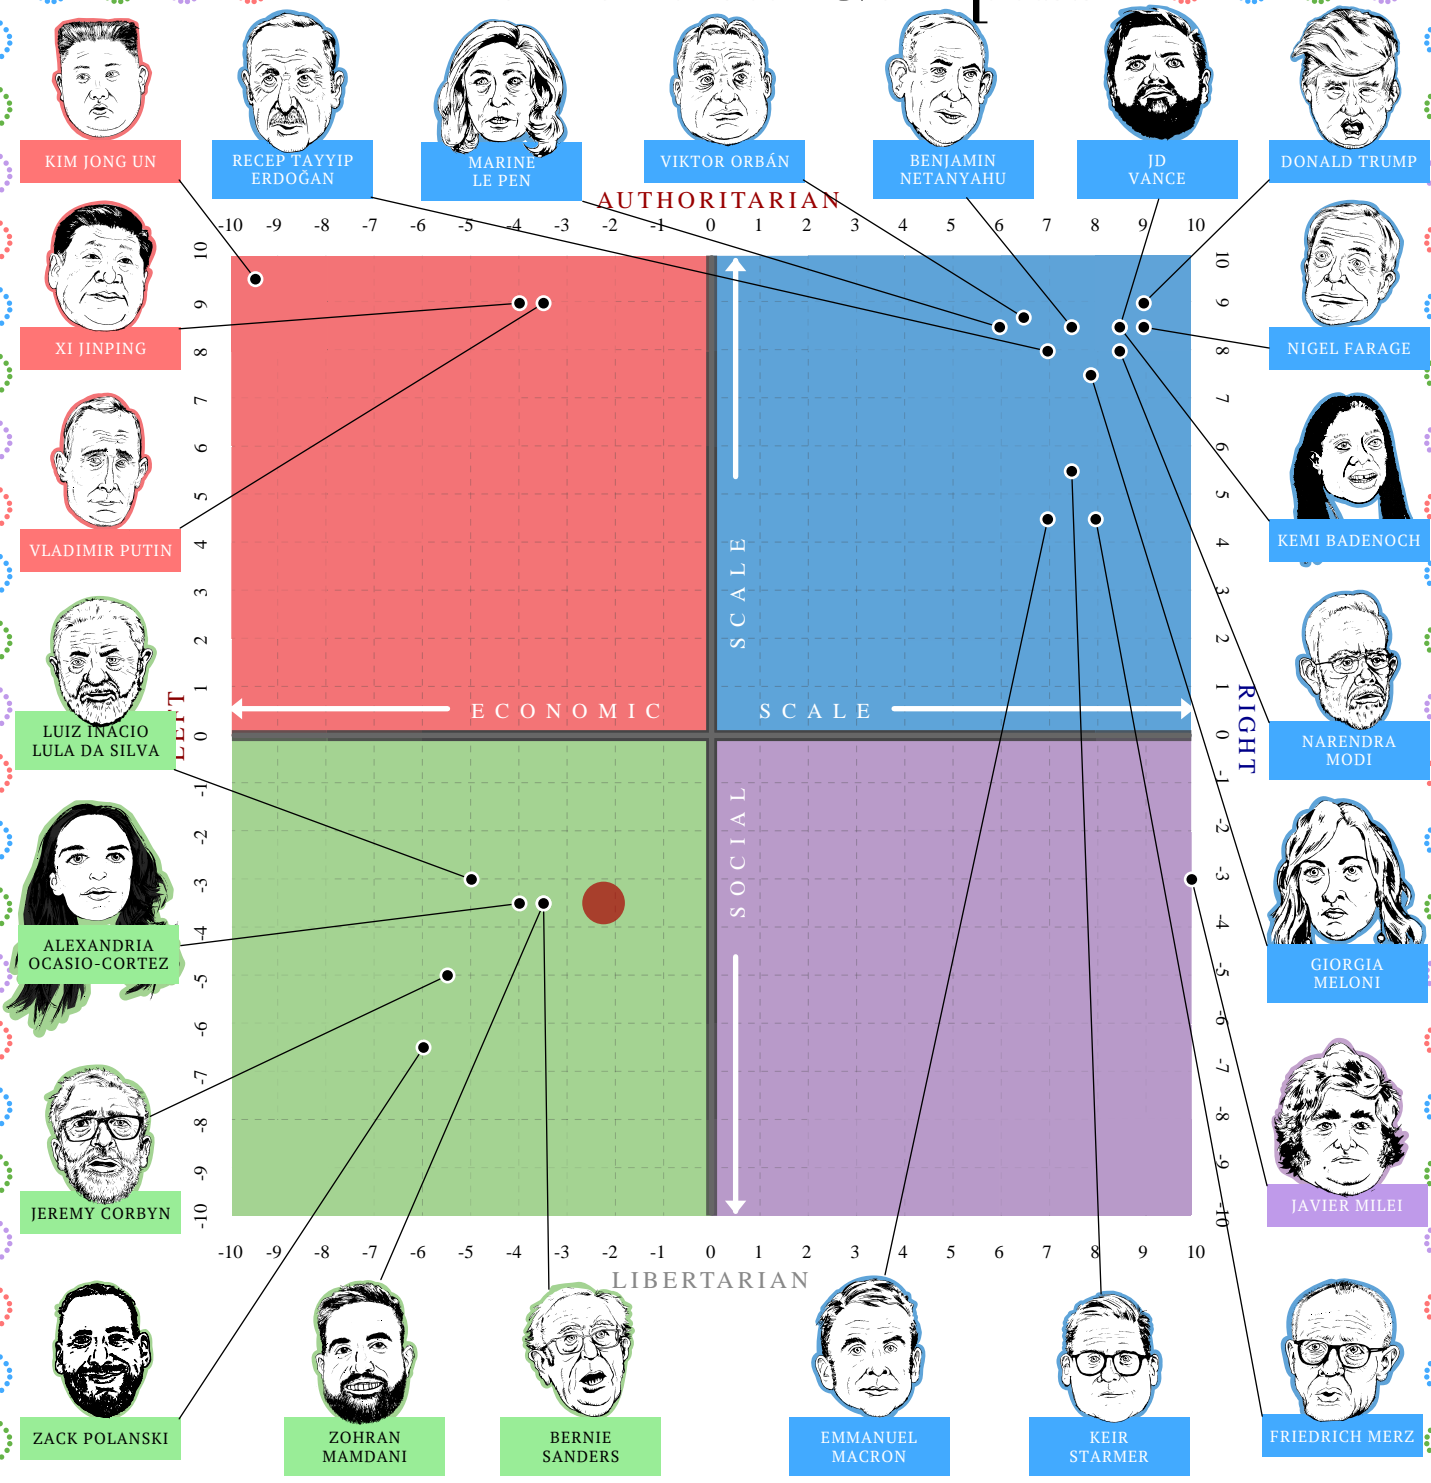

# The Political Compass

*This document certifies that*

**aidaho**

*inhabits the*

*left libertarian quadrant of*

*The Political Compass*

[www.politicalcompass.org](http://www.politicalcompass.org)

*Friday 22 May 2026*

Text, graphics and concept © politicalcompass.org 2004-2026 all rights reserved

Your personal score is represented accurately by the red spot on this chart. While the political figures occupy the correct region within their quadrants, their exact placement may not always reflect any subsequent shifts in attitudes and policies.