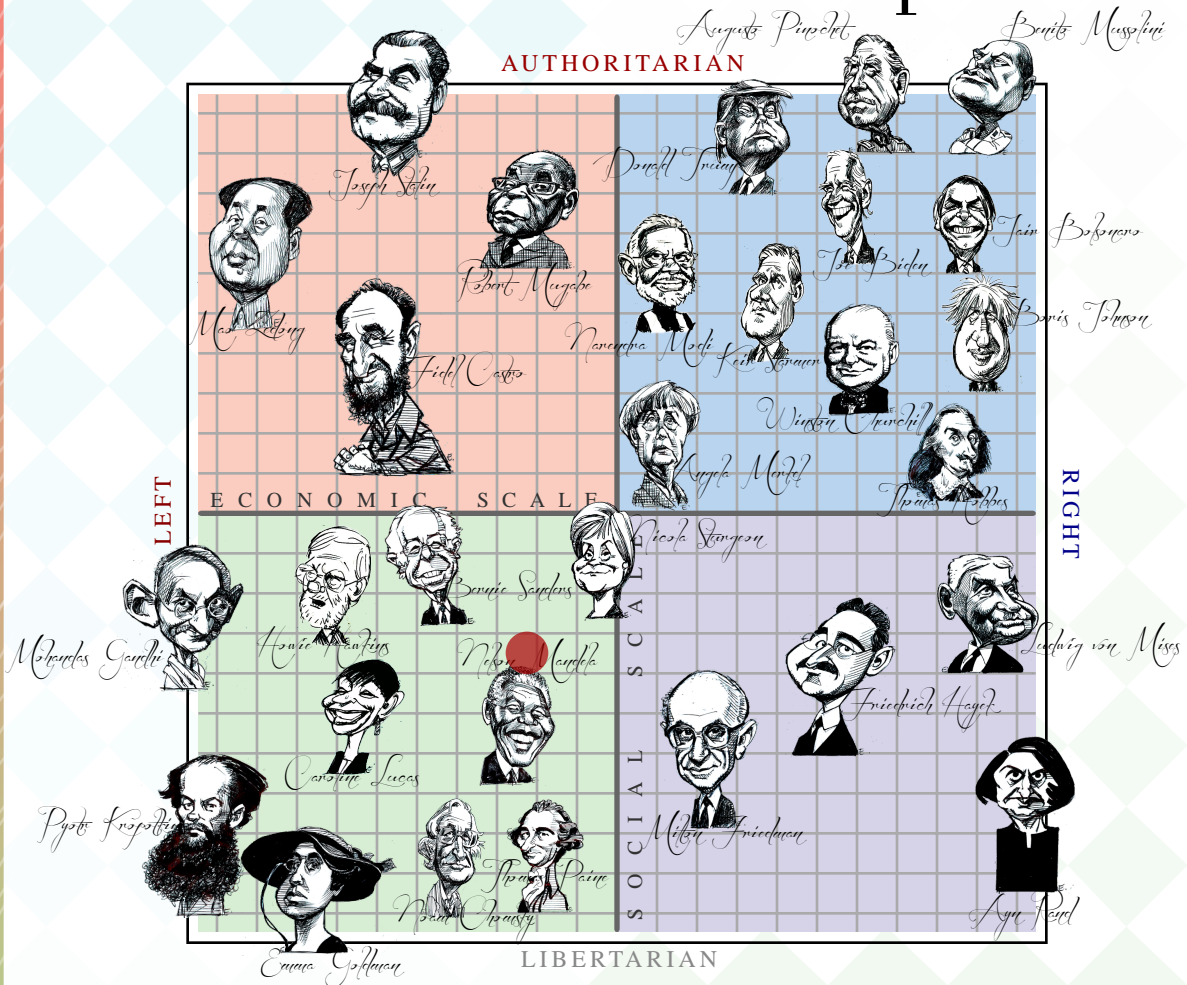

Your personal score is represented accurately by the placement of the red spot on the chart. Caricatures of historical and political figures are in their appropriate quadrants, but have been arranged for aesthetics rather than accuracy.

The Political Compass

This document certifies that

● aidaho

*inhabits the
left libertarian quadrant of*

The Political Compass

Thursday 1 May 2025

www.politicalcompass.org

Text, graphics and concept © politicalcompass.org 2004-2025 all rights reserved