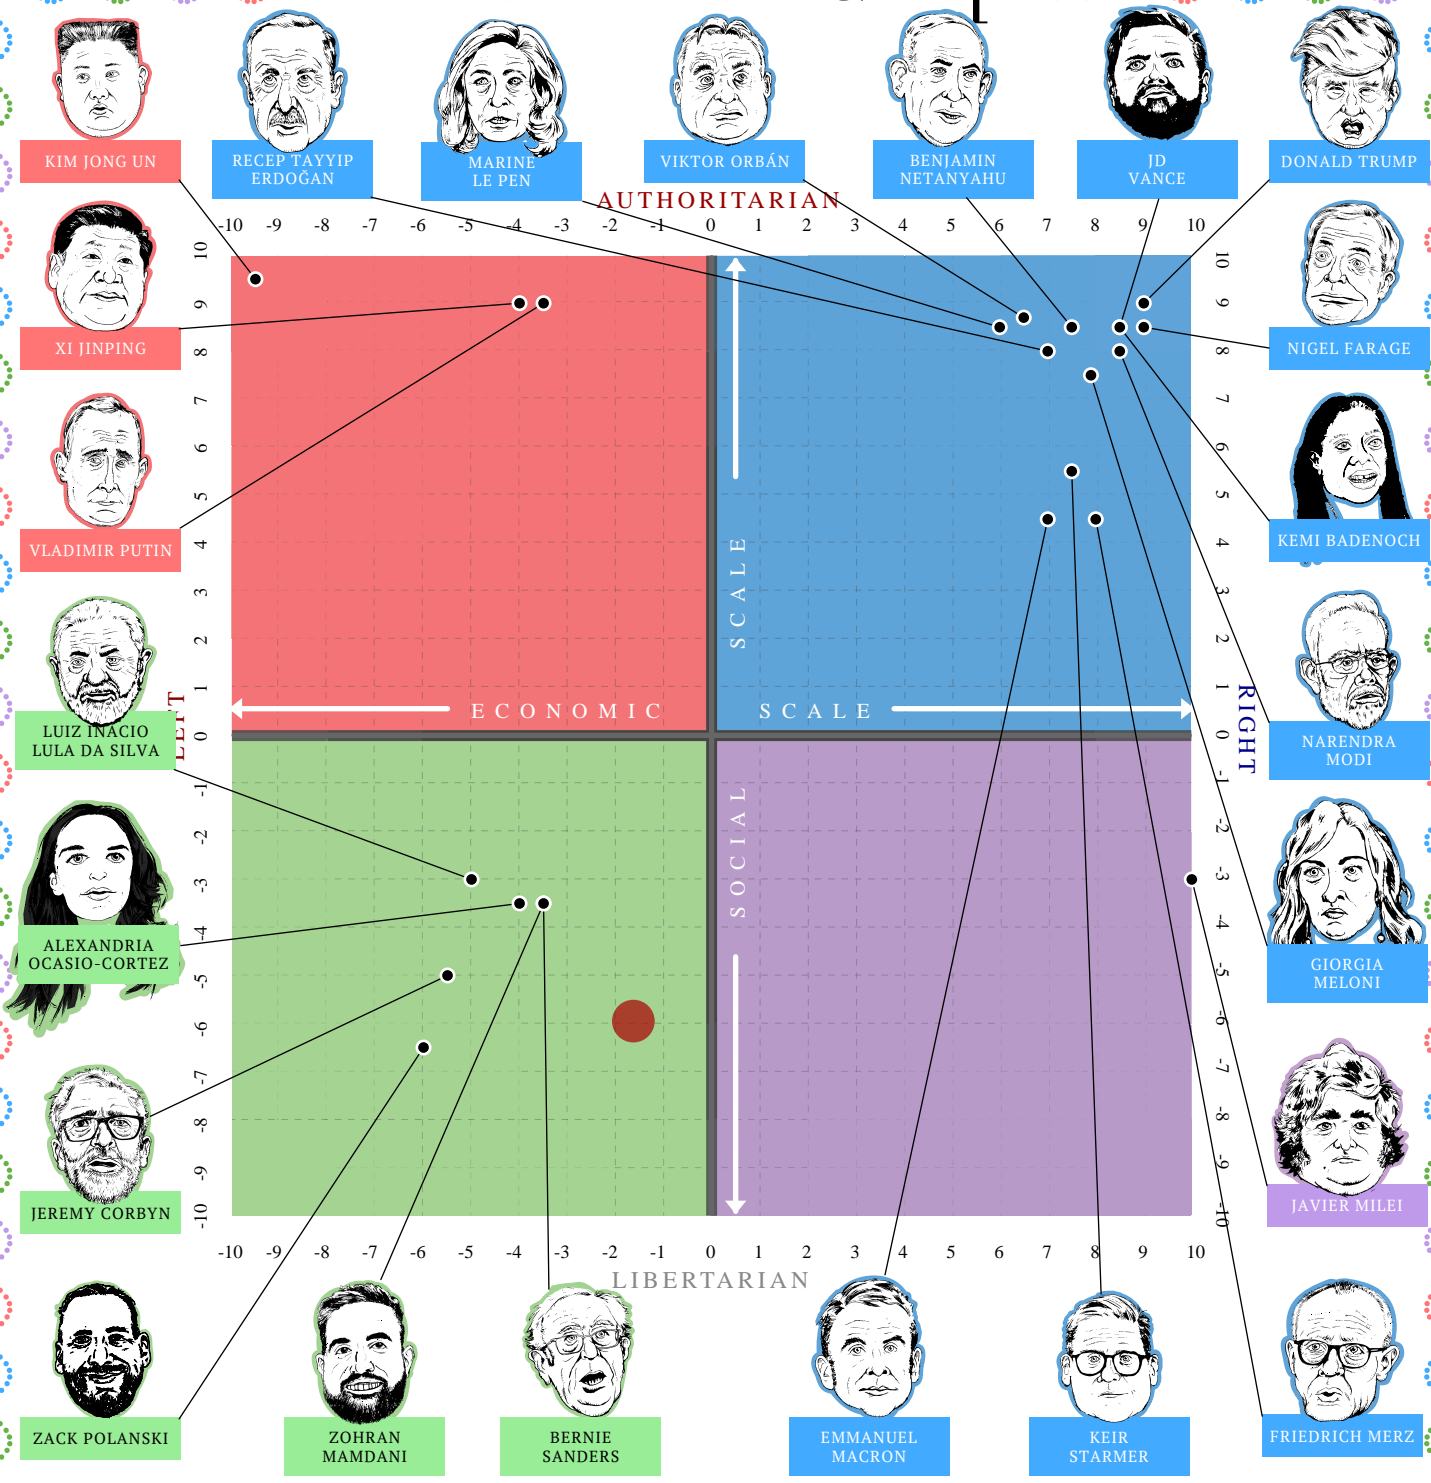

# The Political Compass

*This document certifies that*

**● Lostinlodos**

*inhabits the*

*left libertarian quadrant of*

*The Political Compass*

[www.politicalcompass.org](http://www.politicalcompass.org)

*Sunday, 7 June 2026*

Text, graphics and concept © politicalcompass.org 2004-2026 all rights reserved

Your personal score is represented accurately by the red spot on this chart. While the political figures occupy the correct region within their quadrants, their exact placement may not always reflect any subsequent shifts in attitudes and policies.