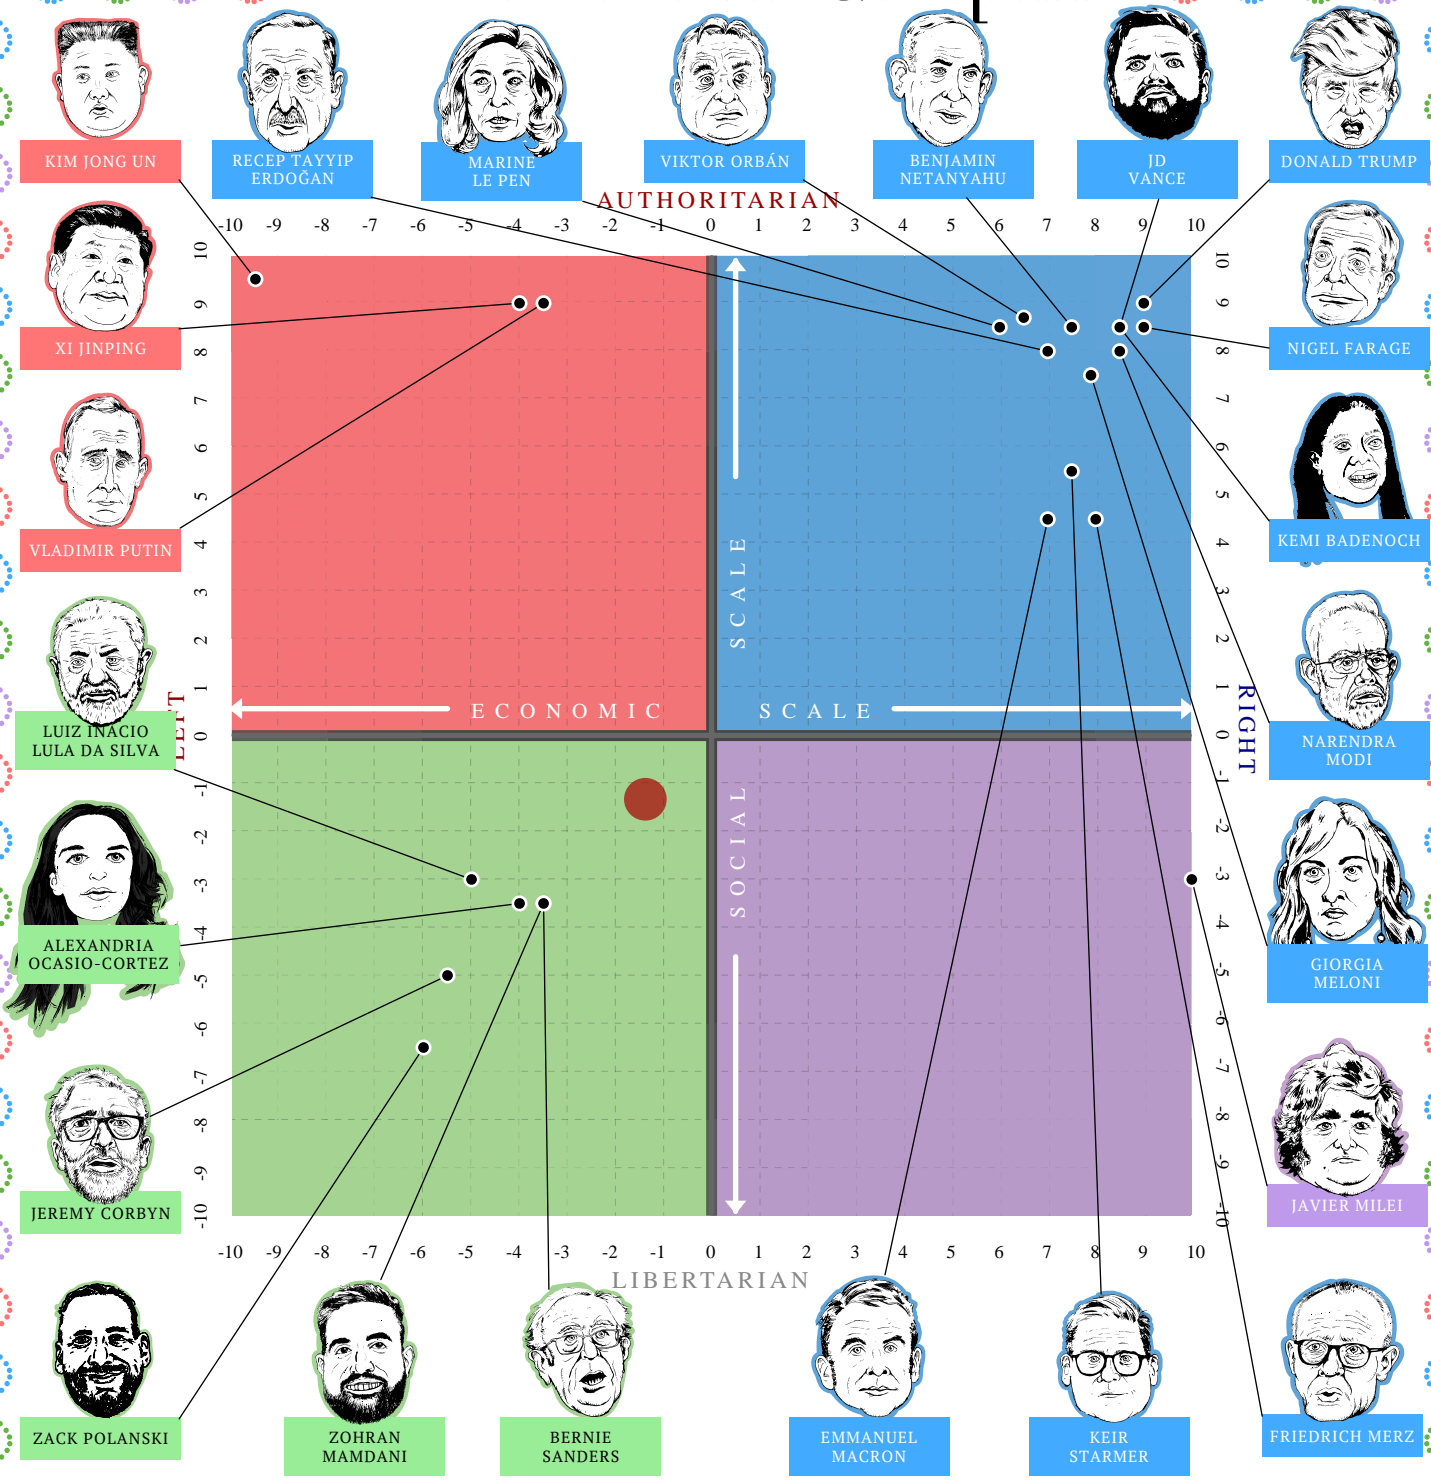

# The Political Compass

*This document certifies that*

**● Solon**

*inhabits the*

*left libertarian quadrant of*

*The Political Compass*

[www.politicalcompass.org](http://www.politicalcompass.org)

*Thursday 2 April 2026*

Text, graphics and concept © politicalcompass.org 2004-2026 all rights reserved

Your personal score is represented accurately by the red spot on this chart. While the political figures occupy the correct region within their quadrants, their exact placement may not always reflect any subsequent shifts in attitudes and policies.